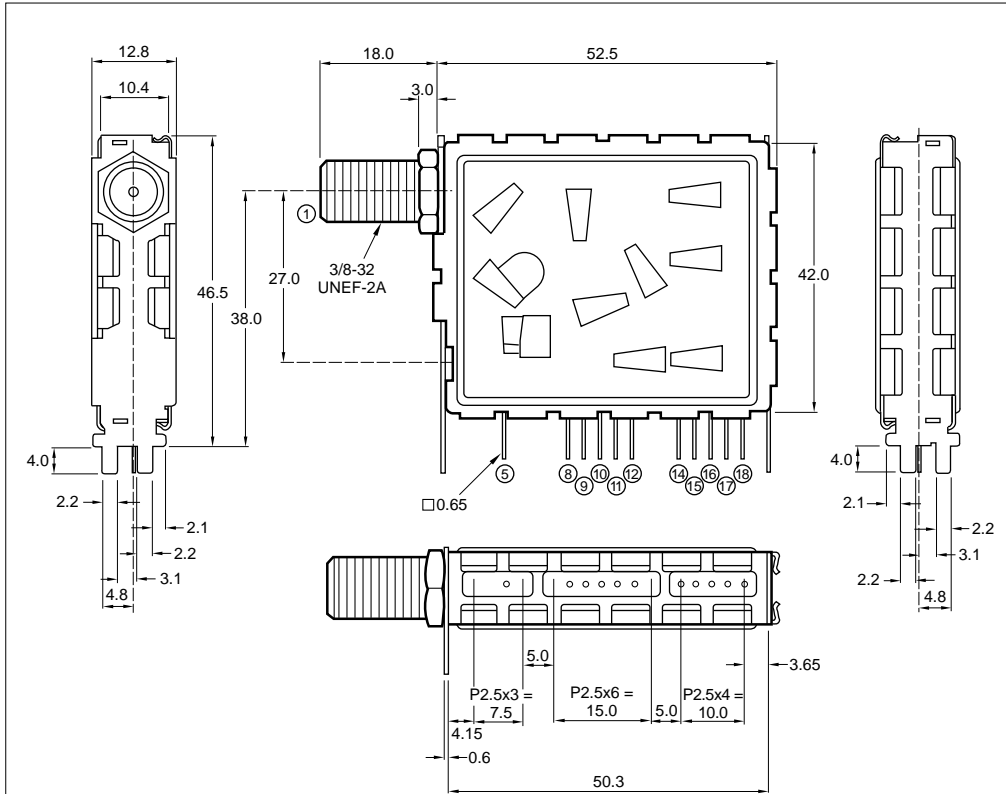

PRODUCT INFORMATION

SHARP

BSFH77G29 MECHANICAL DIMENSIONS

NO.	NAME	I/O	VOLT (V)	NOTE
1	RF IN	I		
2				
3				
4				
5	B1 (LNB)	I		TO LNB
6				
7				
8	AFT OUT 1	O		DIGITAL AFT
9	AFT OUT 2	O		DIGITAL AFT
10	AGC	O		AGC OUT
11	B2	I	+5	
12	BASE BAND	O		BB OUT
13				
14	SDA	I/O		
15	TUN	I	+28	
16	SCL	I		
17	P7	I/O		
18	P5	I/O		