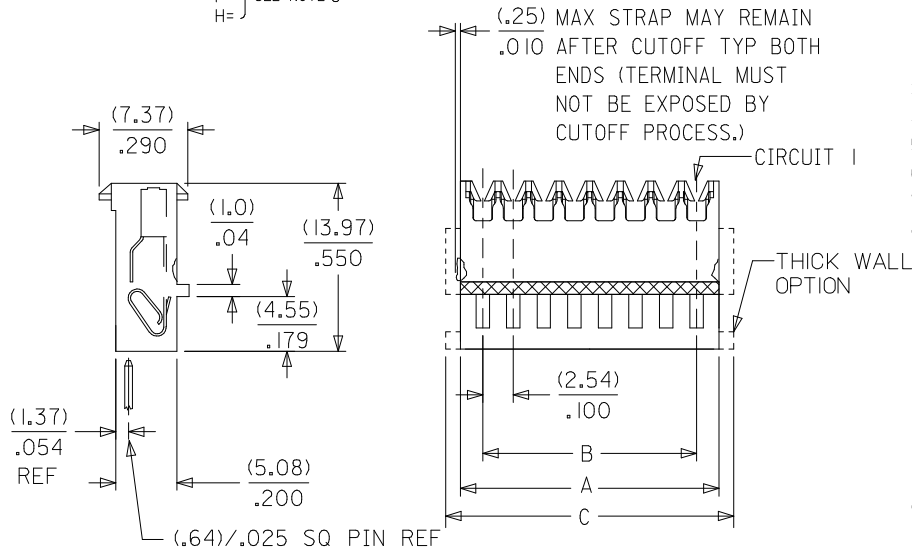

1. MATERIAL: UNFILLED NYLON, UL94V-2, MOLDED MATERIAL (CLEAR)
2. FINISH:
   - (102) OVERALL TIN: (0.00508)/.000200 MIN OVER (0.00254)/.000100 MIN COPPER.
   - (208) SELECT GOLD: (0.00038)/.000015 MIN, * SELECT TIN: (0.00254)/.000100 MIN, OVERALL NICKEL UNDERPLATE: (0.00127)/.000050 MIN.
   - (228) SELECT GOLD: (0.00076)/.000030 MIN, * SELECT TIN: (0.00254)/.000100 MIN, OVERALL NICKEL UNDERPLATE: (0.00127)/.000050 MIN.
   - (501) OVERALL GOLD: (0.00051)/.000020 MIN OVER (0.00076)/.000030 MIN NICKEL
   - (502) OVERALL GOLD: (0.00051)/.000020 MIN OVER (0.00127)/.000050 MIN NICKEL.
   - (503) OVERALL GOLD: (0.00076)/.000030 MIN OVER (0.00127)/.000050 MIN NICKEL.
   - (P909) OVERALL TIN: (0.00254)/.000100 MIN. *THE PRIMARY SHIPPING CARTON WILL BE LABELED COMPLIANT TO RoHS DIRECTIVE 2002/95/EC AND ELV ANNEX II OF DIRECTIVE 2000/53/EC*. CARTONS WITHOUT THIS LABEL MAY CONTAIN PRODUCT WITH TIN/LEAD PLATINGS.
3. PRODUCT SPECIFICATION: PS-7720-001
4. PACKAGING: BULK PK-7720-001 SEE CHART
5. THESE HOUSINGS ARE FOR USE WITH SINGLE 22 AWG WIRE TERMINATION ONLY
6. COLOR STRIPE TO RUN LENGTH OF RIB AS SHOWN (SEE CHART FOR COLOR)
7. SEE APPLICATION SPEC SMES-7720-0002 FOR ADDITIONAL INFORMATION.
8. WIRE SPECIFICATIONS: SEE SMES-7720-0002 (INSUL. DIA (1.52)/.060 MAX)
   - SLOT SIZE A FOR USE WITH: 26 AWG SOLID, STRANDED TINNED
   - SLOT SIZE H FOR USE WITH: 28 AWG SOLID, STRANDED TINNED, AND STRANDED TOPCOAT
   - SLOT SIZE F FOR USE WITH: 24 AWG SOLID, STRANDED TINNED, AND STRANDED TOPCOAT
   - SLOT SIZE E FOR USE WITH: 22 AWG STRANDED TINNED
9. THIS PART CONFORMS TO CLASS B REQUIREMENTS OF COSMETIC SPECIFICATION PS-45499-002.

NO OF CKTS	DIM A	DIM B	DIM C
2	(5.44) .214	(2.54) .100	(7.59) .299
3	(7.98) .314	(5.08) .200	(10.13) .399
4	(10.52) .414	(7.62) .300	(12.67) .499
5	(13.06) .514	(10.16) .400	(15.21) .599
6	(15.60) .614	(12.70) .500	(17.75) .699
7	(18.14) .714	(15.24) .600	(20.29) .799
8	(20.68) .814	(17.78) .700	(22.83) .899
9	(23.22) .914	(20.30) .800	(25.37) .999
10	(25.76) 1.014	(22.86) .900	(27.91) 1.099
11	(28.30) 1.114	(25.40) 1.000	(30.45) 1.199
12	(30.84) 1.214	(27.94) 1.100	(32.99) 1.299
13	(33.38) 1.314	(30.48) 1.200	(35.53) 1.399
14	(35.92) 1.414	(33.02) 1.300	(38.07) 1.499
15	(38.46) 1.514	(35.56) 1.400	(40.61) 1.599
16	(41.00) 1.614	(38.10) 1.500	(43.15) 1.699
17	(43.54) 1.714	(40.64) 1.600	(45.69) 1.799
18	(46.08) 1.814	(43.18) 1.700	(48.23) 1.899
19	(48.62) 1.914	(45.72) 1.800	(50.77) 1.999
20	(51.16) 2.014	(48.26) 1.900	(53.31) 2.099
21	(53.70) 2.114	(50.80) 2.000	(55.85) 2.199
22	(56.24) 2.214	(53.34) 2.100	(58.39) 2.299
23	(58.78) 2.314	(55.88) 2.200	(60.93) 2.399
24	(61.32) 2.414	(58.42) 2.300	(63.47) 2.499
25	(63.86) 2.514	(60.96) 2.400	(66.01) 2.599
26	(66.40) 2.614	(63.50) 2.500	(68.55) 2.699
27	(68.94) 2.714	(66.04) 2.600	(71.09) 2.799
28	(71.48) 2.814	(68.58) 2.700	(73.63) 2.899

CORRECT HSG. NO.'S
EC NO: UCP2009-2291
DRWN:MKIPPER 2009/04/16
CHKD:SSOUSEK 2009/04/17
APPR:FSM:TH 2009/04/17

QUALITY SYMBOLS
▽=0
◁=0

DESCRIPTION
REV

BA

GENERAL TOLERANCES (UNLESS SPECIFIED)

	mm	INCH
4 PLACES	± .005	± .0002
3 PLACES	± .004	± .00015
2 PLACES	± .003	± .0001
1 PLACE	± .002	± .00005

ANGULAR ±1/2°

DRAFT WHERE APPLICABLE MUST REMAIN WITHIN DIMENSIONS

DIMENSION STYLE
MM/IN

SCALE

DESIGN UNITS
INCH

THIRD ANGLE PROJECTION

DRAWN BY
SAMIEC

DATE
2004/04/13

CHECKED BY
SAMIEC

DATE
2004/04/13

APPROVED BY
MARGULIS

DATE
2004/04/13

MATERIAL NO.
SEE CHART

TITLE
KK 100 IDT CONNECTOR ASSEMBLY

MOLEX INCORPORATED

DOCUMENT NO.
SD-7720-001

SHEET NO.
1 OF *