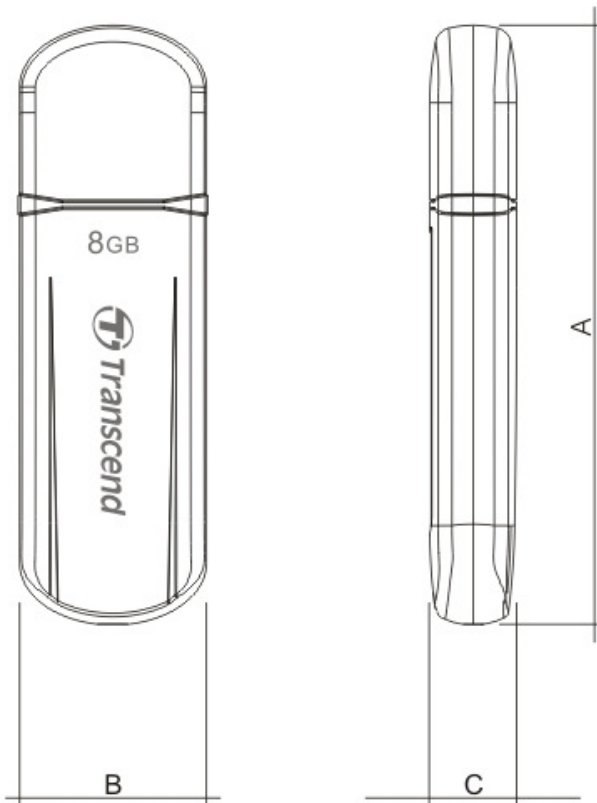

TS8GJF600

8GB USB2.0 JetFlash™600

Description

TS8GJF600 is a 8GB USB Flash Drive with 2pcs of 4Gbx8 Flash Memory assembled on printed circuit board.

Outline

Features

- Frame Color: Blue
- Fully compatible with hi-speed USB 2.0
- Easy Plug and Play installation
- USB powered. No external power or battery needed
- LED indicates the usage status
- JetFlash elite software pack*

System Requirement

- Hardware: Desktop or notebook computer with USB port
- Operating System: Windows® 7/ Vista/ XP/ Me/ 2000 and Mac™ OS 9.0 or later, Linux™ Kernel 2.4.2 or later

Dimensions

Side	Millimeters	Inches
A	60.90 ± 0.10	2.40 ± 0.004
B	19.30 ± 0.10	0.76 ± 0.004
C	8.50 ± 0.10	0.33 ± 0.004

*JetFlash software pack

Function	
Favorites	store your favorite website addresses on the JetFlash
AutoLogin	automatically login to websites
Secret-Zip	compress and/or password protect saved files
PC-Lock	makes JetFlash a key to your computer
E-Mail	securely send, receive and save e-mails
DataBackup	backup, restore and synchronize your data