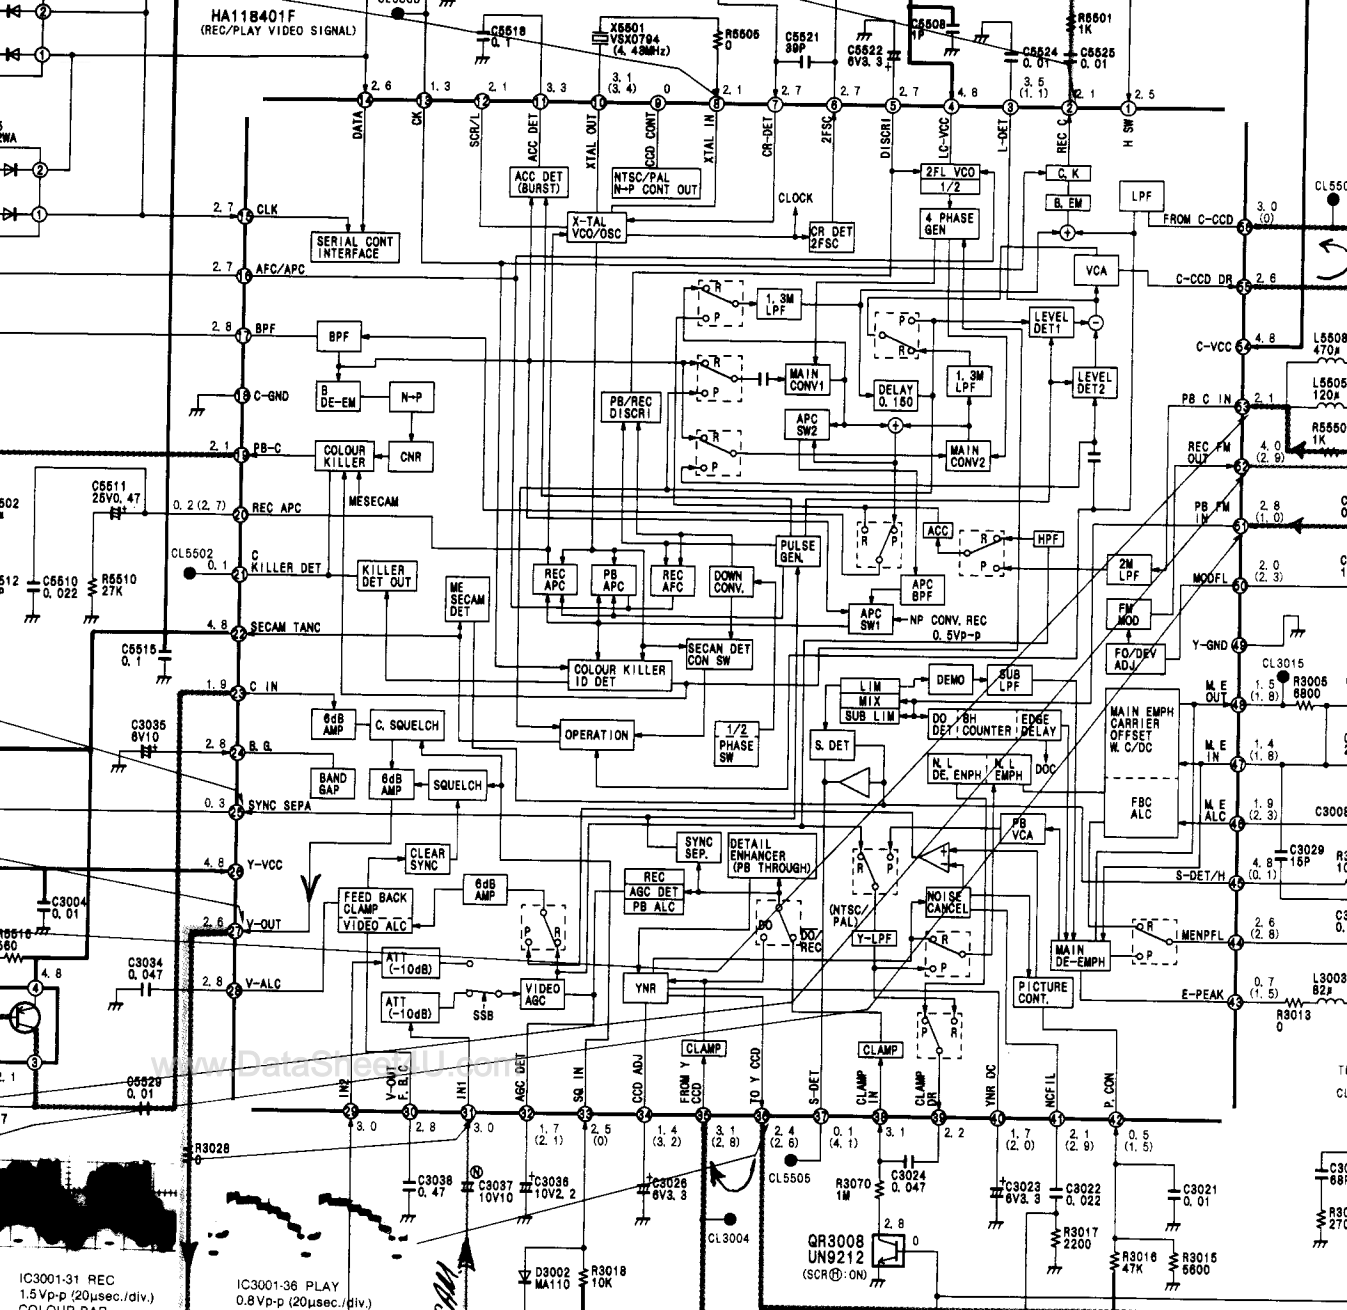

HA118401F  
(REC/PLAY VIDEO SIGNAL)

IC3001-31 REC  
1.5 Vp-p (20µsec./div.)

IC3001-36 PLAY  
0.8 Vp-p (20µsec./div.)

QR3008  
UN9212  
(SCR:ON)