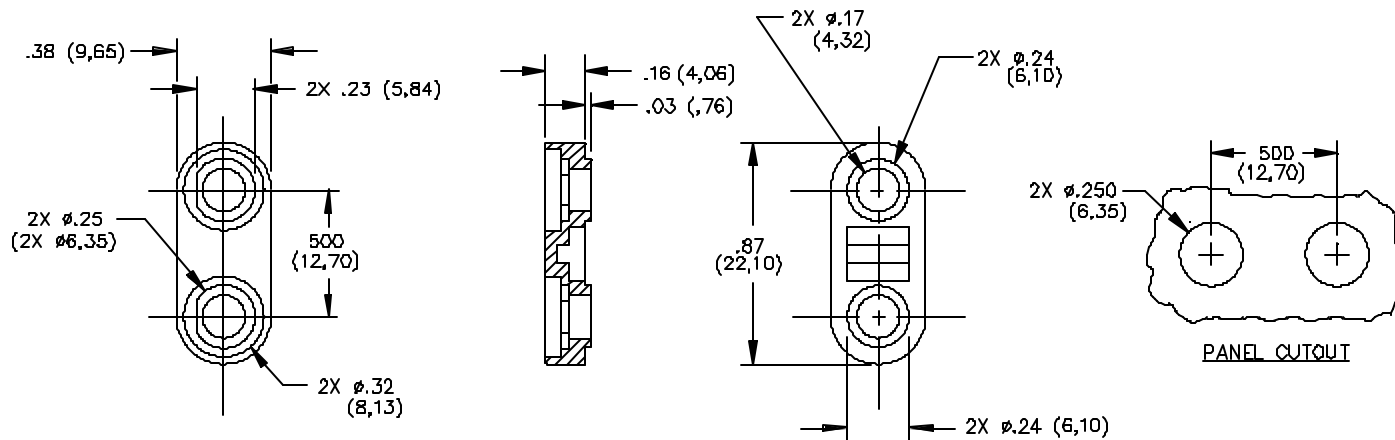

## Model 4619 Mounting Base Double Banana Jack & Binding Post, Miniature

All dimensions are in inches. Tolerances (except noted): .xx = ±.02" (.51 mm), .xxx = ± .005" (.127 mm).

All specifications are to the latest revisions. Specifications are subject to change without notice.