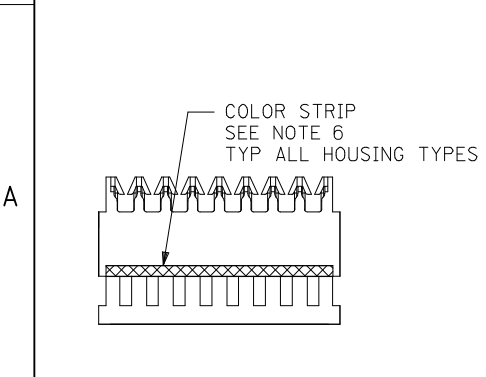

FACTORY I.D.
EC NO: UCP2009-2029
DRWN:MKIPPER 2009/02/25
CHKD:SSOUSEK 2009/02/25
APPR:FSMITH 2009/02/26
A Z7

QUALITY SYMBOLS	DESCRIPTION
	=0
	=0

GENERAL TOLERANCES (UNLESS SPECIFIED)		
	mm	INCH
4 PLACES	± ---	± ---
3 PLACES	± ---	± ---
2 PLACES	± ---	± ---
1 PLACE	± ---	± ---
ANGULAR ±1/2°		
DRAFT WHERE APPLICABLE MUST REMAIN WITHIN DIMENSIONS		

DIMENSION STYLE	
MM/IN	
DRAWN BY	DATE
SAMIEC	2004/04/13
CHECKED BY	DATE
SAMIEC	2004/04/13
APPROVED BY	DATE
MARGULIS	2004/04/13
MATERIAL NO.	
SEE CHART	

SCALE	DESIGN UNITS	THIRD ANGLE PROJECTION
---	INCH	
TITLE		
KK 100 IDT CONNECTOR ASSEMBLY		
MOLEX INCORPORATED		
DOCUMENT NO.	SHEET NO.	
SD-7720-001	2 OF *	
THIS DRAWING CONTAINS INFORMATION THAT IS PROPRIETARY TO MOLEX INCORPORATED AND SHOULD NOT BE USED WITHOUT WRITTEN PERMISSION