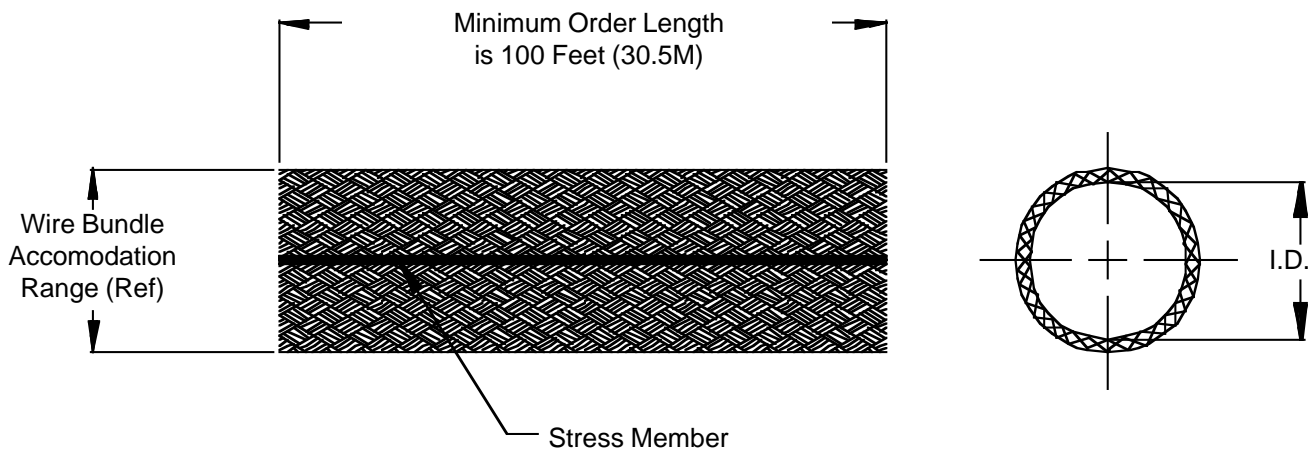

**102-071**  
**Kevlar Tubular Braid**  
**for Series 72 & 74 Tubing and Series 75 Conduit**

**TABLE I**

Dash No.	Nominal I.D.	Wire Bundle Accomodation Range Ref.	
		Min.	Max.
004	.125 (3.2)	.090 (2.3)	.250 (6.4)
008	.250 (6.4)	.125 (3.2)	.375 (9.5)
012	.375 (9.5)	.312 (7.9)	.500 (12.7)
016	.500 (12.7)	.250 (6.4)	.750 (19.1)
024	.750 (19.1)	.500 (12.7)	1.250 (31.8)
040	1.250 (31.8)	.750 (19.1)	1.500 (38.1)

1. Metric dimensions (mm) are indicated in parentheses.
2. Color available in natural only.