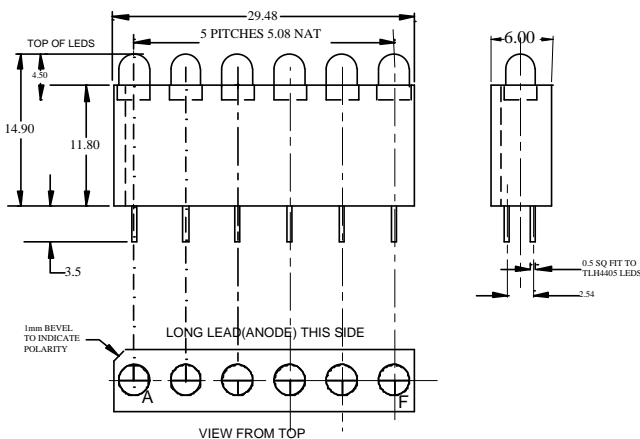

MECHANICAL DATA

SSA360/6