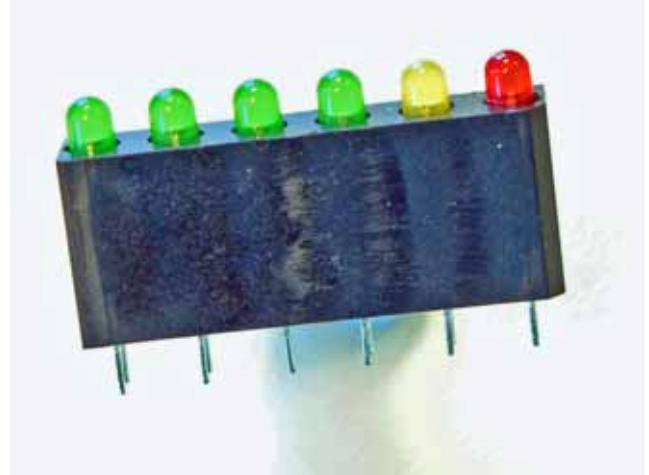

These components are RoHS compliant

SSA360/6 SSA360/10 3mm LED Linear Array

SSA 360 is a precision moulded plastic mounting block for T1 size Light Emitting Diodes. LEDs are on a 5.05mm pitch. Material is black nylon 6 to flammability specification UL-94VO.

FEATURES

- ◆ Six & Ten channel block, end stackable for longer arrays.
- ◆ +/- 30 deg viewing angle.
- ◆ Will accept T1 infra red emitters or sensors.
- ◆ Small PCB footprint.
- ◆ Leads on 0.1 inch pitch double row.
- ◆ Less than ten positions available to special order.