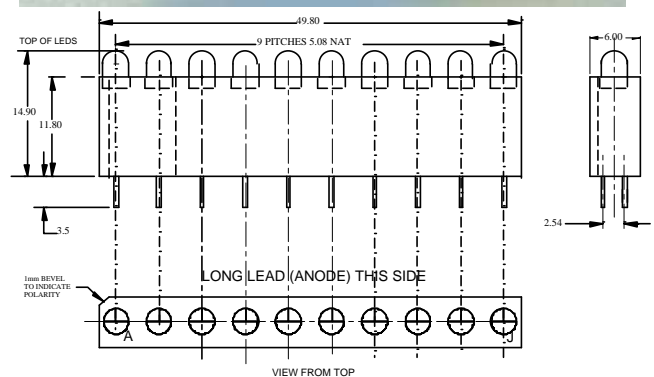

SSA360/10

BEDFORD OPTO TECHNOLOGY LTD,
1,BIGGAR BUSINESS PARK ,BIGGAR,LANARKSHIRE ML12 6FX
Tel: +44 (0) 1899 221221 Fax: +44 (0) 1899 221009
Website: bot.co.uk E-mail: bill@bot.co.uk