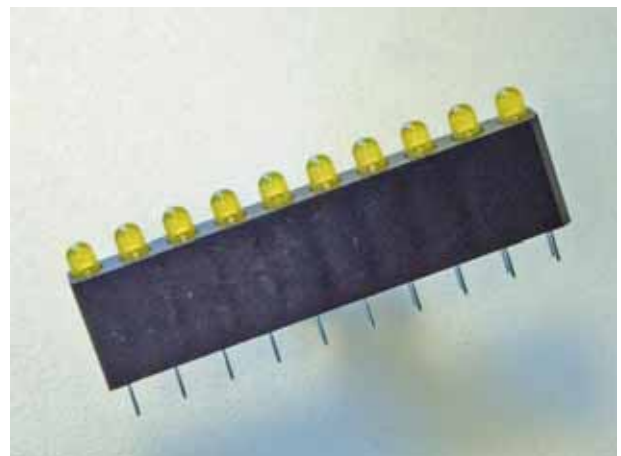

These components are RoHS compliant

SSA360/6 SSA360/10 3mm LED Linear Array

SSA 360 is a precision moulded plastic mounting block for T1 size Light Emitting Diodes. LEDs are on a 5.05mm pitch. Material is black nylon 6 to flammability specification UL-94VO.

FEATURES

- ◆ Six & Ten channel block, end stackable for longer arrays.
- ◆ +/- 30 deg viewing angle.
- ◆ Will accept T1 infra red emitters or sensors.
- ◆ Small PCB footprint.
- ◆ Leads on 0.1 inch pitch double row.
- ◆ Less than ten positions available to special order.