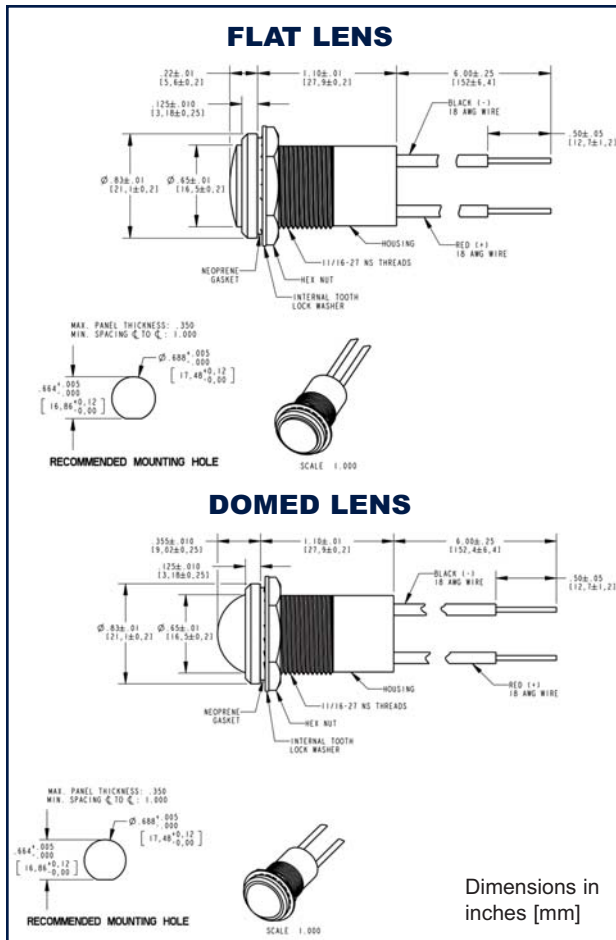

Dialight

657 Series

Domed & Flat LED Watertight 11/16" Mounting Hole Panel Mount Indicators

FEATURES / BENEFITS

- ▲ IP67 / NEMA 4X
- ▲ Cool-to-the-touch Operation
- ▲ Available with non-tinted lenses to eliminate “phantom effect”
- ▲ Daylight Viewable
- ▲ Resistant to shock and vibration
- ▲ Lens Option:
 - Low Profile Flat
 - Wide Angle Domed
- ▲ RoHS compliant
- ▲ Anti-Capillary Wire
- ▲ LED Technology engineered for up to 100k hours of operation

SPECIFICATIONS

- ▲ Operating Voltage - 5, 12, 24 VDC
- ▲ Operating temperature -35° C to + 65° C
- ▲ Storage temperature -40° C to +100° C
- ▲ Front Mounting in 11/16" clearance hole
- ▲ IP67 / NEMA 4X
- ▲ Lead wire – 18 AWG anti-capillary, standard
- ▲ Available in Red, Yellow, Green, Blue, Orange and White
- ▲ Mounting Torque - 15in Lbs.
- ▲ Lens Material UV Stabilized Polycarbonate 94-VO
- ▲ Max Panel Thickness - .350"