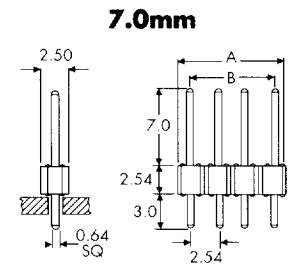

Recommended PC Board Pattern

Single Row

No. of Ways	A	B	Order Code 5.8mm		Order Code 6.1mm		Order Code 7.0mm	
			Tin	Gold/Tin	Tin	Gold	Tin	Gold
2	5.08	2.54	M20-9770206	M20-9770222	M20-9990206	M20-9990205	M20-9730206	M20-9730205
3	7.62	5.08	M20-9770306	M20-9770322	M20-9990306	M20-9990305	M20-9730306	M20-9730305
4	10.16	7.62	M20-9770406	M20-9770422	M20-9990406	M20-9990405	M20-9730406	M20-9730405
5	12.70	10.16	M20-9770506	M20-9770522	M20-9990506	M20-9990505	M20-9730506	M20-9730505
6	15.24	12.70	M20-9770606	M20-9770622	M20-9990606	M20-9990605	M20-9730606	M20-9730605
7	17.78	15.24	M20-9770706	M20-9770722	M20-9990706	M20-9990705	M20-9730706	M20-9730705
8	20.32	17.78	M20-9770806	M20-9770822	M20-9990806	M20-9990805	M20-9730806	M20-9730805
9	22.86	20.32	M20-9770906	M20-9770922	M20-9990906	M20-9990905	M20-9730906	M20-9730905
10	25.40	22.86	M20-9771006	M20-9771022	M20-9991006	M20-9991005	M20-9731006	M20-9731005
11	27.94	25.40	M20-9771106	M20-9771122	M20-9991106	M20-9991105	M20-9731106	M20-9731105
12	30.48	27.94	M20-9771206	M20-9771222	M20-9991206	M20-9991205	M20-9731206	M20-9731205
13	33.02	30.48	M20-9771306	M20-9771322	M20-9991306	M20-9991305	M20-9731306	M20-9731305
14	35.56	33.02	M20-9771406	M20-9771422	M20-9991406	M20-9991405	M20-9731406	M20-9731405
15	38.10	35.56	M20-9771506	M20-9771522	M20-9991506	M20-9991505	M20-9731506	M20-9731505
16	40.64	38.10	M20-9771606	M20-9771622	M20-9991606	M20-9991605	M20-9731606	M20-9731605
17	43.18	40.64	M20-9771706	M20-9771722	M20-9991706	M20-9991705	M20-9731706	M20-9731705
18	45.72	43.18	M20-9771806	M20-9771822	M20-9991806	M20-9991805	M20-9731806	M20-9731805
19	48.26	45.72	M20-9771906	M20-9771922	M20-9991906	M20-9991905	M20-9731906	M20-9731905
20	50.80	48.26	M20-9772006	M20-9772022	M20-9992006	M20-9992005	M20-9732006	M20-9732005
21	53.34	50.80	M20-9772106	M20-9772122	M20-9992106	M20-9992105	M20-9732106	M20-9732105
22	55.88	53.34	M20-9772206	M20-9772222	M20-9992206	M20-9992205	M20-9732206	M20-9732205
23	58.42	55.88	M20-9772306	M20-9772322	M20-9992306	M20-9992305	M20-9732306	M20-9732305
24	60.96	58.42	M20-9772406	M20-9772422	M20-9992406	M20-9992405	M20-9732406	M20-9732405
25	63.50	60.96	M20-9772506	M20-9772522	M20-9992506	M20-9992505	M20-9732506	M20-9732505
26	66.04	63.50	M20-9772606	M20-9772622	M20-9992606	M20-9992605	M20-9732606	M20-9732605
27	68.58	66.04	M20-9772706	M20-9772722	M20-9992706	M20-9992705	M20-9732706	M20-9732705
28	71.12	68.58	M20-9772806	M20-9772822	M20-9992806	M20-9992805	M20-9732806	M20-9732805
29	73.66	71.12	M20-9772906	M20-9772922	M20-9992906	M20-9992905	M20-9732906	M20-9732905
30	76.20	73.66	M20-9773006	M20-9773022	M20-9993006	M20-9993005	M20-9733006	M20-9733005
31	78.74	76.20	M20-9773106	M20-9773122	M20-9993106	M20-9993105	M20-9733106	M20-9733105
32	81.28	78.74	M20-9773206	M20-9773222	M20-9993206	M20-9993205	M20-9733206	M20-9733205
33	83.82	81.28	M20-9773306	M20-9773322	M20-9993306	M20-9993305	M20-9733306	M20-9733305
34	86.36	83.82	M20-9773406	M20-9773422	M20-9993406	M20-9993405	M20-9733406	M20-9733405
35	88.90	86.36	M20-9773506	M20-9773522	M20-9993506	M20-9993505	M20-9733506	M20-9733505
36	91.44	88.90	M20-9773606	M20-9773622	M20-9993606	M20-9993605	M20-9733606	M20-9733605