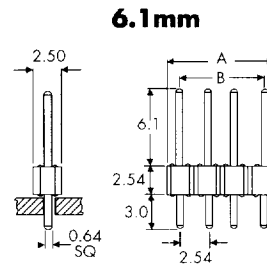

Recommended PC Board Pattern

Single Row

No. of Ways	A	B	Order Code 5.8mm		Order Code 6.1mm		Order Code 7.0mm	
			Tin	Gold/Tin	Tin	Gold	Tin	Gold
2	5.08	2.54	M20-9770206	M20-9770222	M20-9990206	M20-9990205	M20-9730206	M20-9730205
3	7.62	5.08	M20-9770306	M20-9770322	M20-9990306	M20-9990305	M20-9730306	M20-9730305
4	10.16	7.62	M20-9770406	M20-9770422	M20-9990406	M20-9990405	M20-9730406	M20-9730405
5	12.70	10.16	M20-9770506	M20-9770522	M20-9990506	M20-9990505	M20-9730506	M20-9730505
6	15.24	12.70	M20-9770606	M20-9770622	M20-9990606	M20-9990605	M20-9730606	M20-9730605
7	17.78	15.24	M20-9770706	M20-9770722	M20-9990706	M20-9990705	M20-9730706	M20-9730705
8	20.32	17.78	M20-9770806	M20-9770822	M20-9990806	M20-9990805	M20-9730806	M20-9730805
9	22.86	20.32	M20-9770906	M20-9770922	M20-9990906	M20-9990905	M20-9730906	M20-9730905
10	25.40	22.86	M20-9771006	M20-9771022	M20-9991006	M20-9991005	M20-9731006	M20-9731005
11	27.94	25.40	M20-9771106	M20-9771122	M20-9991106	M20-9991105	M20-9731106	M20-9731105
12	30.48	27.94	M20-9771206	M20-9771222	M20-9991206	M20-9991205	M20-9731206	M20-9731205
13	33.02	30.48	M20-9771306	M20-9771322	M20-9991306	M20-9991305	M20-9731306	M20-9731305
14	35.56	33.02	M20-9771406	M20-9771422	M20-9991406	M20-9991405	M20-9731406	M20-9731405
15	38.10	35.56	M20-9771506	M20-9771522	M20-9991506	M20-9991505	M20-9731506	M20-9731505
16	40.64	38.10	M20-9771606	M20-9771622	M20-9991606	M20-9991605	M20-9731606	M20-9731605
17	43.18	40.64	M20-9771706	M20-9771722	M20-9991706	M20-9991705	M20-9731706	M20-9731705
18	45.72	43.18	M20-9771806	M20-9771822	M20-9991806	M20-9991805	M20-9731806	M20-9731805
19	48.26	45.72	M20-9771906	M20-9771922	M20-9991906	M20-9991905	M20-9731906	M20-9731905
20	50.80	48.26	M20-9772006	M20-9772022	M20-9992006	M20-9992005	M20-9732006	M20-9732005
21	53.34	50.80	M20-9772106	M20-9772122	M20-9992106	M20-9992105	M20-9732106	M20-9732105
22	55.88	53.34	M20-9772206	M20-9772222	M20-9992206	M20-9992205	M20-9732206	M20-9732205
23	58.42	55.88	M20-9772306	M20-9772322	M20-9992306	M20-9992305	M20-9732306	M20-9732305
24	60.96	58.42	M20-9772406	M20-9772422	M20-9992406	M20-9992405	M20-9732406	M20-9732405
25	63.50	60.96	M20-9772506	M20-9772522	M20-9992506	M20-9992505	M20-9732506	M20-9732505
26	66.04	63.50	M20-9772606	M20-9772622	M20-9992606	M20-9992605	M20-9732606	M20-9732605
27	68.58	66.04	M20-9772706	M20-9772722	M20-9992706	M20-9992705	M20-9732706	M20-9732705
28	71.12	68.58	M20-9772806	M20-9772822	M20-9992806	M20-9992805	M20-9732806	M20-9732805
29	73.66	71.12	M20-9772906	M20-9772922	M20-9992906	M20-9992905	M20-9732906	M20-9732905
30	76.20	73.66	M20-9773006	M20-9773022	M20-9993006	M20-9993005	M20-9733006	M20-9733005
31	78.74	76.20	M20-9773106	M20-9773122	M20-9993106	M20-9993105	M20-9733106	M20-9733105
32	81.28	78.74	M20-9773206	M20-9773222	M20-9993206	M20-9993205	M20-9733206	M20-9733205
33	83.82	81.28	M20-9773306	M20-9773322	M20-9993306	M20-9993305	M20-9733306	M20-9733305
34	86.36	83.82	M20-9773406	M20-9773422	M20-9993406	M20-9993405	M20-9733406	M20-9733405
35	88.90	86.36	M20-9773506	M20-9773522	M20-9993506	M20-9993505	M20-9733506	M20-9733505
36	91.44	88.90	M20-9773606	M20-9773622	M20-9993606	M20-9993605	M20-9733606	M20-9733605