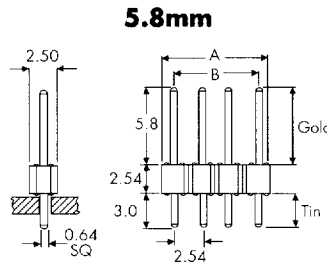

Recommended PC Board Pattern

Single Row

No. of Ways	A	B	Order Code 5.8mm		Order Code 6.1mm		Order Code 7.0mm	
			Tin	Gold/Tin	Tin	Gold	Tin	Gold
2	5.08	2.54	M20-9770206	M20-9770222	M20-9990206	M20-9990205	M20-9730206	M20-9730205
3	7.62	5.08	M20-9770306	M20-9770322	M20-9990306	M20-9990305	M20-9730306	M20-9730305
4	10.16	7.62	M20-9770406	M20-9770422	M20-9990406	M20-9990405	M20-9730406	M20-9730405
5	12.70	10.16	M20-9770506	M20-9770522	M20-9990506	M20-9990505	M20-9730506	M20-9730505
6	15.24	12.70	M20-9770606	M20-9770622	M20-9990606	M20-9990605	M20-9730606	M20-9730605
7	17.78	15.24	M20-9770706	M20-9770722	M20-9990706	M20-9990705	M20-9730706	M20-9730705
8	20.32	17.78	M20-9770806	M20-9770822	M20-9990806	M20-9990805	M20-9730806	M20-9730805
9	22.86	20.32	M20-9770906	M20-9770922	M20-9990906	M20-9990905	M20-9730906	M20-9730905
10	25.40	22.86	M20-9771006	M20-9771022	M20-9991006	M20-9991005	M20-9731006	M20-9731005
11	27.94	25.40	M20-9771106	M20-9771122	M20-9991106	M20-9991105	M20-9731106	M20-9731105
12	30.48	27.94	M20-9771206	M20-9771222	M20-9991206	M20-9991205	M20-9731206	M20-9731205
13	33.02	30.48	M20-9771306	M20-9771322	M20-9991306	M20-9991305	M20-9731306	M20-9731305
14	35.56	33.02	M20-9771406	M20-9771422	M20-9991406	M20-9991405	M20-9731406	M20-9731405
15	38.10	35.56	M20-9771506	M20-9771522	M20-9991506	M20-9991505	M20-9731506	M20-9731505
16	40.64	38.10	M20-9771606	M20-9771622	M20-9991606	M20-9991605	M20-9731606	M20-9731605
17	43.18	40.64	M20-9771706	M20-9771722	M20-9991706	M20-9991705	M20-9731706	M20-9731705
18	45.72	43.18	M20-9771806	M20-9771822	M20-9991806	M20-9991805	M20-9731806	M20-9731805
19	48.26	45.72	M20-9771906	M20-9771922	M20-9991906	M20-9991905	M20-9731906	M20-9731905
20	50.80	48.26	M20-9772006	M20-9772022	M20-9992006	M20-9992005	M20-9732006	M20-9732005
21	53.34	50.80	M20-9772106	M20-9772122	M20-9992106	M20-9992105	M20-9732106	M20-9732105
22	55.88	53.34	M20-9772206	M20-9772222	M20-9992206	M20-9992205	M20-9732206	M20-9732205
23	58.42	55.88	M20-9772306	M20-9772322	M20-9992306	M20-9992305	M20-9732306	M20-9732305
24	60.96	58.42	M20-9772406	M20-9772422	M20-9992406	M20-9992405	M20-9732406	M20-9732405
25	63.50	60.96	M20-9772506	M20-9772522	M20-9992506	M20-9992505	M20-9732506	M20-9732505
26	66.04	63.50	M20-9772606	M20-9772622	M20-9992606	M20-9992605	M20-9732606	M20-9732605
27	68.58	66.04	M20-9772706	M20-9772722	M20-9992706	M20-9992705	M20-9732706	M20-9732705
28	71.12	68.58	M20-9772806	M20-9772822	M20-9992806	M20-9992805	M20-9732806	M20-9732805
29	73.66	71.12	M20-9772906	M20-9772922	M20-9992906	M20-9992905	M20-9732906	M20-9732905
30	76.20	73.66	M20-9773006	M20-9773022	M20-9993006	M20-9993005	M20-9733006	M20-9733005
31	78.74	76.20	M20-9773106	M20-9773122	M20-9993106	M20-9993105	M20-9733106	M20-9733105
32	81.28	78.74	M20-9773206	M20-9773222	M20-9993206	M20-9993205	M20-9733206	M20-9733205
33	83.82	81.28	M20-9773306	M20-9773322	M20-9993306	M20-9993305	M20-9733306	M20-9733305
34	86.36	83.82	M20-9773406	M20-9773422	M20-9993406	M20-9993405	M20-9733406	M20-9733405
35	88.90	86.36	M20-9773506	M20-9773522	M20-9993506	M20-9993505	M20-9733506	M20-9733505
36	91.44	88.90	M20-9773606	M20-9773622	M20-9993606	M20-9993605	M20-9733606	M20-9733605