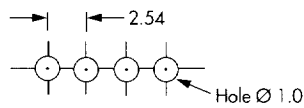

Recommended PC Board Pattern

Single Row

No. of Ways	A	B	Order Code 5.8mm		Order Code 6.1mm		Order Code 7.0mm	
			Tin	Gold/Tin	Tin	Gold	Tin	Gold
2	5.08	2.54	M20-9770206	M20-9770222	M20-9990206	M20-9990205	M20-9730206	M20-9730205
3	7.62	5.08	M20-9770306	M20-9770322	M20-9990306	M20-9990305	M20-9730306	M20-9730305
4	10.16	7.62	M20-9770406	M20-9770422	M20-9990406	M20-9990405	M20-9730406	M20-9730405
5	12.70	10.16	M20-9770506	M20-9770522	M20-9990506	M20-9990505	M20-9730506	M20-9730505
6	15.24	12.70	M20-9770606	M20-9770622	M20-9990606	M20-9990605	M20-9730606	M20-9730605
7	17.78	15.24	M20-9770706	M20-9770722	M20-9990706	M20-9990705	M20-9730706	M20-9730705
8	20.32	17.78	M20-9770806	M20-9770822	M20-9990806	M20-9990805	M20-9730806	M20-9730805
9	22.86	20.32	M20-9770906	M20-9770922	M20-9990906	M20-9990905	M20-9730906	M20-9730905
10	25.40	22.86	M20-9771006	M20-9771022	M20-9991006	M20-9991005	M20-9731006	M20-9731005
11	27.94	25.40	M20-9771106	M20-9771122	M20-9991106	M20-9991105	M20-9731106	M20-9731105
12	30.48	27.94	M20-9771206	M20-9771222	M20-9991206	M20-9991205	M20-9731206	M20-9731205
13	33.02	30.48	M20-9771306	M20-9771322	M20-9991306	M20-9991305	M20-9731306	M20-9731305
14	35.56	33.02	M20-9771406	M20-9771422	M20-9991406	M20-9991405	M20-9731406	M20-9731405
15	38.10	35.56	M20-9771506	M20-9771522	M20-9991506	M20-9991505	M20-9731506	M20-9731505
16	40.64	38.10	M20-9771606	M20-9771622	M20-9991606	M20-9991605	M20-9731606	M20-9731605
17	43.18	40.64	M20-9771706	M20-9771722	M20-9991706	M20-9991705	M20-9731706	M20-9731705
18	45.72	43.18	M20-9771806	M20-9771822	M20-9991806	M20-9991805	M20-9731806	M20-9731805
19	48.26	45.72	M20-9771906	M20-9771922	M20-9991906	M20-9991905	M20-9731906	M20-9731905
20	50.80	48.26	M20-9772006	M20-9772022	M20-9992006	M20-9992005	M20-9732006	M20-9732005
21	53.34	50.80	M20-9772106	M20-9772122	M20-9992106	M20-9992105	M20-9732106	M20-9732105
22	55.88	53.34	M20-9772206	M20-9772222	M20-9992206	M20-9992205	M20-9732206	M20-9732205
23	58.42	55.88	M20-9772306	M20-9772322	M20-9992306	M20-9992305	M20-9732306	M20-9732305
24	60.96	58.42	M20-9772406	M20-9772422	M20-9992406	M20-9992405	M20-9732406	M20-9732405
25	63.50	60.96	M20-9772506	M20-9772522	M20-9992506	M20-9992505	M20-9732506	M20-9732505
26	66.04	63.50	M20-9772606	M20-9772622	M20-9992606	M20-9992605	M20-9732606	M20-9732605
27	68.58	66.04	M20-9772706	M20-9772722	M20-9992706	M20-9992705	M20-9732706	M20-9732705
28	71.12	68.58	M20-9772806	M20-9772822	M20-9992806	M20-9992805	M20-9732806	M20-9732805
29	73.66	71.12	M20-9772906	M20-9772922	M20-9992906	M20-9992905	M20-9732906	M20-9732905
30	76.20	73.66	M20-9773006	M20-9773022	M20-9993006	M20-9993005	M20-9733006	M20-9733005
31	78.74	76.20	M20-9773106	M20-9773122	M20-9993106	M20-9993105	M20-9733106	M20-9733105
32	81.28	78.74	M20-9773206	M20-9773222	M20-9993206	M20-9993205	M20-9733206	M20-9733205
33	83.82	81.28	M20-9773306	M20-9773322	M20-9993306	M20-9993305	M20-9733306	M20-9733305
34	86.36	83.82	M20-9773406	M20-9773422	M20-9993406	M20-9993405	M20-9733406	M20-9733405
35	88.90	86.36	M20-9773506	M20-9773522	M20-9993506	M20-9993505	M20-9733506	M20-9733505
36	91.44	88.90	M20-9773606	M20-9773622	M20-9993606	M20-9993605	M20-9733606	M20-9733605