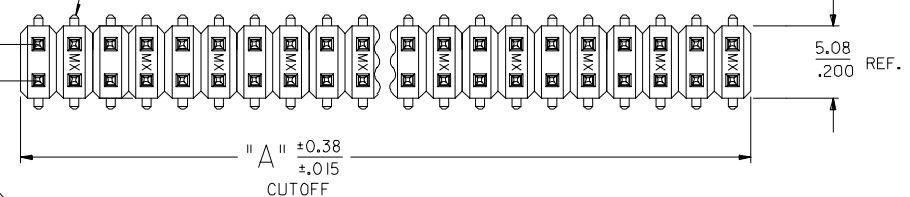

13 12 11 10 9 8 7 6 5 4 3 2 1

**OPTIONAL
PICK AND PLACE CAP**
SEE NOTES 4 & 9.

PEG OPTIONS

P.C. BOARD PAD LAYOUT AT ENDS FOR NO PEG VERSION.

⌀0.50/.020U|X FOR PARTS WITH PEGS
⌀0.50/.020U|Y FOR PARTS WITHOUT PEGS

ROW "A"
ROW "B"

- NOTES:**
- MATERIALS: INSULATOR: GLASS FILLED LIQUID CRYSTAL POLYMER (LCP), UL94 V-0, COLOR: BLACK
TERMINAL: PHOSPHOR BRONZE
 - FINISH:
TIN - 0.00381/.000150 MINIMUM TIN OVER NICKEL OVERALL.
15 GOLD - 0.00038/.000015 MINIMUM GOLD IN SELECT AREA OVER 0.00191/.000075 MINIMUM TIN IN SELECT AREA OVER NICKEL OVERALL.
30 GOLD - 0.00076/.000030 MINIMUM GOLD IN SELECT AREA OVER 0.00191/.000075 MINIMUM TIN IN SELECT AREA OVER NICKEL OVERALL.
50 GOLD - 0.00127/.000050 MINIMUM GOLD IN SELECT AREA OVER 0.00254/.000100 MINIMUM TIN IN SELECT AREA OVER NICKEL OVERALL.
* THE PRIMARY SHIPPING CARTON WILL BE LABELED "COMPLIANT TO RoHS DIRECTIVE 2002/95/EC AND ELV ANNEX II OF DIRECTIVE 2000/53/EC". CARTONS WITHOUT THIS LABEL MAY CONTAIN PRODUCT WITH LEAD.
 - PART TO CONFORM TO PS-71308.
 - PACKAGING (SEE CHARTS):
BULK: PER PK-70873-0353
TUBES: PER PK-70873-0041.
FOR 71308-82** IN TUBES: PER PK-70873-042.
PICK-N-PLACE: W/ VAC CAPS IN TUBES PER PK-70873-0691
TAPE AND REEL: WITH VAC CAPS PER PK-70873-0805.
SEE SHEET 3 FOR TAPE & REEL PRODUCT WITH SHALLOW POCKET REQUIREMENTS.

- TYP. DIMENSIONS FOR LANDS SURROUNDING HOLES FOR RETENTION PEGS.
- PIN SOLDERABILITY PER MOLEX SPEC, ES-152.
- SEE SHEETS 2-5 FOR CHARTED DIMS., PART/EDP NO'S, AND VOIDED CIRCUITS.
- PIN PUSHOUT FORCE: 3 LBS. MINIMUM.
- PICK-N-PLACE CAPS WILL BE PLACED SO THAT VACUUM PICK UP AREA WILL BE IN CENTER OF PART.
- COPLANARITY FOR CIRCUIT SIZES UP TO 40 IS 0.15 MM/0.006 INCH. FOR CIRCUIT SIZES 42 AND LARGER, CONTACT MOLEX SALES DEPARTMENT.
- THIS PART CONFORMS TO CLASS B REQUIREMENTS OF COSMETIC SPECIFICATION PS-45499-002.