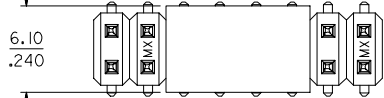

13 12 11 10 9 8 7 6 5 4 3 2 1

**OPTIONAL
PICK AND PLACE CAP**
SEE NOTES 4 & 9.

PEG OPTIONS

P.C. BOARD PAD LAYOUT AT ENDS FOR NO PEG VERSION.

⌀0.50/.020U|X FOR PARTS WITH PEGS
⌀0.50/.020U|Y FOR PARTS WITHOUT PEGS

ROW "A"
ROW "B"

- NOTES:**
- MATERIALS: INSULATOR: GLASS FILLED LIQUID CRYSTAL POLYMER (LCP), UL94 V-0, COLOR: BLACK
TERMINAL: PHOSPHOR BRONZE
 - FINISH:
TIN - 0.00381/.000150 MINIMUM TIN OVER NICKEL OVERALL.
15 GOLD - 0.00038/.000015 MINIMUM GOLD IN SELECT AREA OVER 0.00191/.000075 MINIMUM TIN IN SELECT AREA OVER NICKEL OVERALL.
30 GOLD - 0.00076/.000030 MINIMUM GOLD IN SELECT AREA OVER 0.00191/.000075 MINIMUM TIN IN SELECT AREA OVER NICKEL OVERALL.
50 GOLD - 0.00127/.000050 MINIMUM GOLD IN SELECT AREA OVER 0.00254/.000100 MINIMUM TIN IN SELECT AREA OVER NICKEL OVERALL.
* THE PRIMARY SHIPPING CARTON WILL BE LABELED "COMPLIANT TO RoHS DIRECTIVE 2002/95/EC AND ELV ANNEX II OF DIRECTIVE 2000/53/EC". CARTONS WITHOUT THIS LABEL MAY CONTAIN PRODUCT WITH LEAD.
 - PART TO CONFORM TO PS-71308.
 - PACKAGING (SEE CHARTS):
BULK: PER PK-70873-0353
TUBES: PER PK-70873-0041.
FOR 71308-82** IN TUBES: PER PK-70873-042.
PICK-N-PLACE: W/ VAC CAPS IN TUBES PER PK-70873-0691
TAPE AND REEL: WITH VAC CAPS PER PK-70873-0805.
SEE SHEET 3 FOR TAPE & REEL PRODUCT WITH SHALLOW POCKET REQUIREMENTS.

- TYP. DIMENSIONS FOR LANDS SURROUNDING HOLES FOR RETENTION PEGS.
- PIN SOLDERABILITY PER MOLEX SPEC, ES-152.
- SEE SHEETS 2-5 FOR CHARTED DIMS., PART/EDP NO'S, AND VOIDED CIRCUITS.
- PIN PUSHOUT FORCE: 3 LBS. MINIMUM.
- PICK-N-PLACE CAPS WILL BE PLACED SO THAT VACUUM PICK UP AREA WILL BE IN CENTER OF PART.
- COPLANARITY FOR CIRCUIT SIZES UP TO 40 IS 0.15 MM/0.006 INCH. FOR CIRCUIT SIZES 42 AND LARGER, CONTACT MOLEX SALES DEPARTMENT.
- THIS PART CONFORMS TO CLASS B REQUIREMENTS OF COSMETIC SPECIFICATION PS-45499-002.