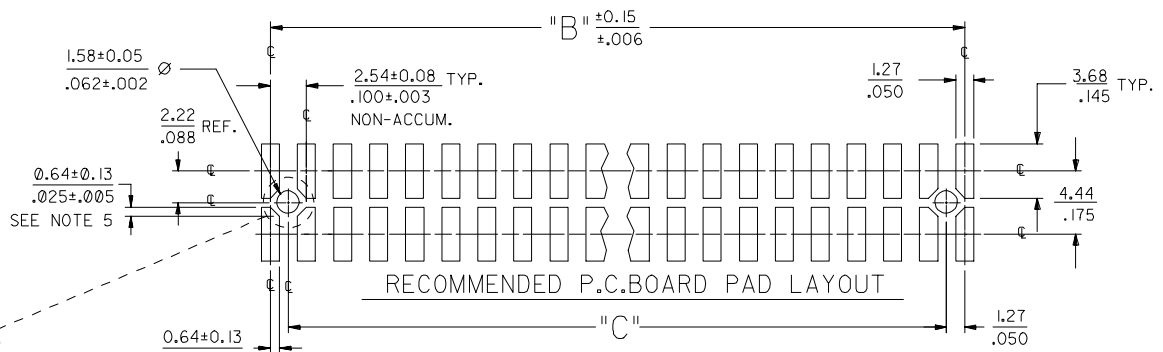

13 12 11 10 9 8 7 6 5 4 3 2 1

**OPTIONAL
PICK AND PLACE CAP**
SEE NOTES 4 & 9.

PEG OPTIONS

P.C. BOARD PAD LAYOUT AT ENDS FOR NO PEG VERSION.

⌀0.50/.020U|X FOR PARTS WITH PEGS
⌀0.50/.020U|Y FOR PARTS WITHOUT PEGS

ROW "A"
ROW "B"

- NOTES:**
- MATERIALS: INSULATOR: GLASS FILLED LIQUID CRYSTAL POLYMER (LCP), UL94 V-0, COLOR: BLACK
TERMINAL: PHOSPHOR BRONZE
 - FINISH:
TIN - 0.00381/.000150 MINIMUM TIN OVER NICKEL OVERALL.
15 GOLD - 0.00038/.000015 MINIMUM GOLD IN SELECT AREA OVER 0.00191/.000075 MINIMUM TIN IN SELECT AREA OVER NICKEL OVERALL.
30 GOLD - 0.00076/.000030 MINIMUM GOLD IN SELECT AREA OVER 0.00191/.000075 MINIMUM TIN IN SELECT AREA OVER NICKEL OVERALL.
50 GOLD - 0.00127/.000050 MINIMUM GOLD IN SELECT AREA OVER 0.00254/.000100 MINIMUM TIN IN SELECT AREA OVER NICKEL OVERALL.
* THE PRIMARY SHIPPING CARTON WILL BE LABELED "COMPLIANT TO RoHS DIRECTIVE 2002/95/EC AND ELV ANNEX II OF DIRECTIVE 2000/53/EC". CARTONS WITHOUT THIS LABEL MAY CONTAIN PRODUCT WITH LEAD.
 - PART TO CONFORM TO PS-71308.
 - PACKAGING (SEE CHARTS):
BULK: PER PK-70873-0353
TUBES: PER PK-70873-0041.
FOR 71308-82** IN TUBES: PER PK-70873-042.
PICK-N-PLACE: W/ VAC CAPS IN TUBES PER PK-70873-0691
TAPE AND REEL: WITH VAC CAPS PER PK-70873-0805.
SEE SHEET 3 FOR TAPE & REEL PRODUCT WITH SHALLOW POCKET REQUIREMENTS.

- TYP. DIMENSIONS FOR LANDS SURROUNDING HOLES FOR RETENTION PEGS.
- PIN SOLDERABILITY PER MOLEX SPEC, ES-152.
- SEE SHEETS 2-5 FOR CHARTED DIMS., PART/EDP NO'S, AND VOIDED CIRCUITS.
- PIN PUSHOUT FORCE: 3 LBS. MINIMUM.
- PICK-N-PLACE CAPS WILL BE PLACED SO THAT VACUUM PICK UP AREA WILL BE IN CENTER OF PART.
- COPLANARITY FOR CIRCUIT SIZES UP TO 40 IS 0.15 MM/0.006 INCH. FOR CIRCUIT SIZES 42 AND LARGER, CONTACT MOLEX SALES DEPARTMENT.
- THIS PART CONFORMS TO CLASS B REQUIREMENTS OF COSMETIC SPECIFICATION PS-45499-002.