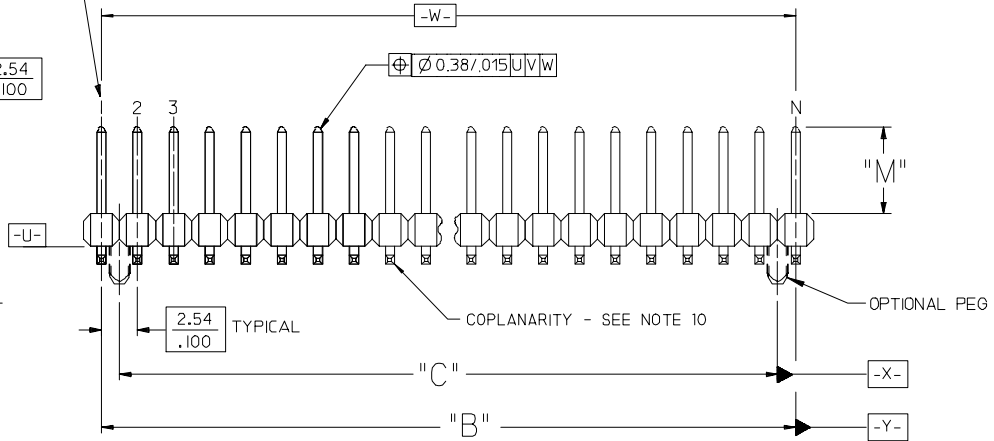

13 12 11 10 9 8 7 6 5 4 3 2 1

**OPTIONAL
PICK AND PLACE CAP**
SEE NOTES 4 & 9.

PEG OPTIONS

P.C. BOARD PAD LAYOUT AT ENDS FOR NO PEG VERSION.

⌀0.50/.020U|X FOR PARTS WITH PEGS
⌀0.50/.020U|Y FOR PARTS WITHOUT PEGS

ROW "A"
ROW "B"

- NOTES:**
- MATERIALS: INSULATOR: GLASS FILLED LIQUID CRYSTAL POLYMER (LCP), UL94 V-0, COLOR: BLACK
TERMINAL: PHOSPHOR BRONZE
 - FINISH:
TIN - 0.00381/.000150 MINIMUM TIN OVER NICKEL OVERALL.
15 GOLD - 0.00038/.000015 MINIMUM GOLD IN SELECT AREA OVER 0.00191/.000075 MINIMUM TIN IN SELECT AREA OVER NICKEL OVERALL.
30 GOLD - 0.00076/.000030 MINIMUM GOLD IN SELECT AREA OVER 0.00191/.000075 MINIMUM TIN IN SELECT AREA OVER NICKEL OVERALL.
50 GOLD - 0.00127/.000050 MINIMUM GOLD IN SELECT AREA OVER 0.00254/.000100 MINIMUM TIN IN SELECT AREA OVER NICKEL OVERALL.
* THE PRIMARY SHIPPING CARTON WILL BE LABELED "COMPLIANT TO RoHS DIRECTIVE 2002/95/EC AND ELV ANNEX II OF DIRECTIVE 2000/53/EC". CARTONS WITHOUT THIS LABEL MAY CONTAIN PRODUCT WITH LEAD.
 - PART TO CONFORM TO PS-71308.
 - PACKAGING (SEE CHARTS):
BULK: PER PK-70873-0353
TUBES: PER PK-70873-0041.
FOR 71308-82** IN TUBES: PER PK-70873-042.
PICK-N-PLACE: W/ VAC CAPS IN TUBES PER PK-70873-0691
TAPE AND REEL: WITH VAC CAPS PER PK-70873-0805.
SEE SHEET 3 FOR TAPE & REEL PRODUCT WITH SHALLOW POCKET REQUIREMENTS.

- TYP. DIMENSIONS FOR LANDS SURROUNDING HOLES FOR RETENTION PEGS.
- PIN SOLDERABILITY PER MOLEX SPEC, ES-152.
- SEE SHEETS 2-5 FOR CHARTED DIMS., PART/EDP NO'S, AND VOIDED CIRCUITS.
- PIN PUSHOUT FORCE: 3 LBS. MINIMUM.
- PICK-N-PLACE CAPS WILL BE PLACED SO THAT VACUUM PICK UP AREA WILL BE IN CENTER OF PART.
- COPLANARITY FOR CIRCUIT SIZES UP TO 40 IS 0.15 MM/0.006 INCH. FOR CIRCUIT SIZES 42 AND LARGER, CONTACT MOLEX SALES DEPARTMENT.
- THIS PART CONFORMS TO CLASS B REQUIREMENTS OF COSMETIC SPECIFICATION PS-45499-002.