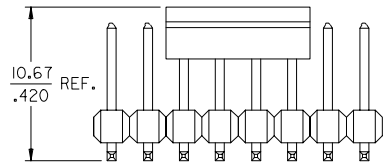

13 12 11 10 9 8 7 6 5 4 3 2 1

**OPTIONAL
PICK AND PLACE CAP**
SEE NOTES 4 & 9.

PEG OPTIONS

P.C. BOARD PAD LAYOUT AT ENDS FOR NO PEG VERSION.

⌀0.50/.020U|X FOR PARTS WITH PEGS
⌀0.50/.020U|Y FOR PARTS WITHOUT PEGS

ROW "A"
ROW "B"

- NOTES:**
- MATERIALS: INSULATOR: GLASS FILLED LIQUID CRYSTAL POLYMER (LCP), UL94 V-0, COLOR: BLACK
TERMINAL: PHOSPHOR BRONZE
 - FINISH:
TIN - 0.00381/.000150 MINIMUM TIN OVER NICKEL OVERALL.
15 GOLD - 0.00038/.000015 MINIMUM GOLD IN SELECT AREA OVER 0.00191/.000075 MINIMUM TIN IN SELECT AREA OVER NICKEL OVERALL.
30 GOLD - 0.00076/.000030 MINIMUM GOLD IN SELECT AREA OVER 0.00191/.000075 MINIMUM TIN IN SELECT AREA OVER NICKEL OVERALL.
50 GOLD - 0.00127/.000050 MINIMUM GOLD IN SELECT AREA OVER 0.00254/.000100 MINIMUM TIN IN SELECT AREA OVER NICKEL OVERALL.
* THE PRIMARY SHIPPING CARTON WILL BE LABELED "COMPLIANT TO RoHS DIRECTIVE 2002/95/EC AND ELV ANNEX II OF DIRECTIVE 2000/53/EC". CARTONS WITHOUT THIS LABEL MAY CONTAIN PRODUCT WITH LEAD.
 - PART TO CONFORM TO PS-71308.
 - PACKAGING (SEE CHARTS):
BULK: PER PK-70873-0353
TUBES: PER PK-70873-0041.
FOR 71308-82** IN TUBES: PER PK-70873-042.
PICK-N-PLACE: W/ VAC CAPS IN TUBES PER PK-70873-0691
TAPE AND REEL: WITH VAC CAPS PER PK-70873-0805.
SEE SHEET 3 FOR TAPE & REEL PRODUCT WITH SHALLOW POCKET REQUIREMENTS.

- TYP. DIMENSIONS FOR LANDS SURROUNDING HOLES FOR RETENTION PEGS.
- PIN SOLDERABILITY PER MOLEX SPEC, ES-152.
- SEE SHEETS 2-5 FOR CHARTED DIMS., PART/EDP NO'S, AND VOIDED CIRCUITS.
- PIN PUSHOUT FORCE: 3 LBS. MINIMUM.
- PICK-N-PLACE CAPS WILL BE PLACED SO THAT VACUUM PICK UP AREA WILL BE IN CENTER OF PART.
- COPLANARITY FOR CIRCUIT SIZES UP TO 40 IS 0.15 MM/0.006 INCH. FOR CIRCUIT SIZES 42 AND LARGER, CONTACT MOLEX SALES DEPARTMENT.
- THIS PART CONFORMS TO CLASS B REQUIREMENTS OF COSMETIC SPECIFICATION PS-45499-002.