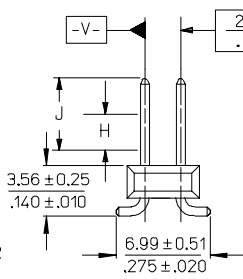

13 12 11 10 9 8 7 6 5 4 3 2 1

**OPTIONAL
PICK AND PLACE CAP**
SEE NOTES 4 & 9.

PEG OPTIONS

P.C. BOARD PAD LAYOUT AT ENDS FOR NO PEG VERSION.

⌀0.50/.020U|X FOR PARTS WITH PEGS
⌀0.50/.020U|Y FOR PARTS WITHOUT PEGS

ROW "A"
ROW "B"

- NOTES:**
- MATERIALS: INSULATOR: GLASS FILLED LIQUID CRYSTAL POLYMER (LCP), UL94 V-0, COLOR: BLACK
TERMINAL: PHOSPHOR BRONZE
 - FINISH:
TIN - 0.00381/.000150 MINIMUM TIN OVER NICKEL OVERALL.
15 GOLD - 0.00038/.000015 MINIMUM GOLD IN SELECT AREA OVER 0.00191/.000075 MINIMUM TIN IN SELECT AREA OVER NICKEL OVERALL.
30 GOLD - 0.00076/.000030 MINIMUM GOLD IN SELECT AREA OVER 0.00191/.000075 MINIMUM TIN IN SELECT AREA OVER NICKEL OVERALL.
50 GOLD - 0.00127/.000050 MINIMUM GOLD IN SELECT AREA OVER 0.00254/.000100 MINIMUM TIN IN SELECT AREA OVER NICKEL OVERALL.
* THE PRIMARY SHIPPING CARTON WILL BE LABELED "COMPLIANT TO RoHS DIRECTIVE 2002/95/EC AND ELV ANNEX II OF DIRECTIVE 2000/53/EC". CARTONS WITHOUT THIS LABEL MAY CONTAIN PRODUCT WITH LEAD.
 - PART TO CONFORM TO PS-71308.
 - PACKAGING (SEE CHARTS):
BULK: PER PK-70873-0353
TUBES: PER PK-70873-0041.
FOR 71308-82** IN TUBES: PER PK-70873-042.
PICK-N-PLACE: W/ VAC CAPS IN TUBES PER PK-70873-0691
TAPE AND REEL: WITH VAC CAPS PER PK-70873-0805.
SEE SHEET 3 FOR TAPE & REEL PRODUCT WITH SHALLOW POCKET REQUIREMENTS.

- TYP. DIMENSIONS FOR LANDS SURROUNDING HOLES FOR RETENTION PEGS.
- PIN SOLDERABILITY PER MOLEX SPEC, ES-152.
- SEE SHEETS 2-5 FOR CHARTED DIMS., PART/EDP NO'S, AND VOIDED CIRCUITS.
- PIN PUSHOUT FORCE: 3 LBS. MINIMUM.
- PICK-N-PLACE CAPS WILL BE PLACED SO THAT VACUUM PICK UP AREA WILL BE IN CENTER OF PART.
- COPLANARITY FOR CIRCUIT SIZES UP TO 40 IS 0.15 MM/0.006 INCH. FOR CIRCUIT SIZES 42 AND LARGER, CONTACT MOLEX SALES DEPARTMENT.
- THIS PART CONFORMS TO CLASS B REQUIREMENTS OF COSMETIC SPECIFICATION PS-45499-002.