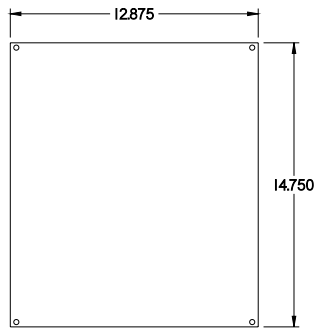

PART No. 1414N4PHO10

for more information visit
www.hammfg.com

Data subject to change without notice

TOP VIEW

ISOMETRIC VIEW

BACK VIEW

LEFT SIDE VIEW

FRONT VIEW

RIGHT SIDE VIEW

INNER PANEL

BOTTOM VIEW