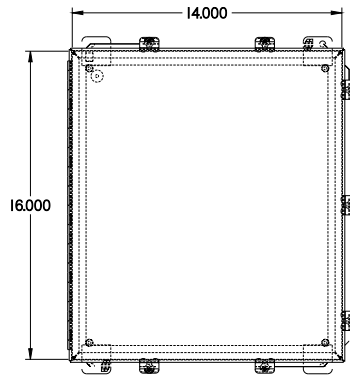

PART No. 1414N4PHO10

for more information visit
www.hammfg.com

Data subject to change without notice

TOP VIEW

ISOMETRIC VIEW

BACK VIEW

LEFT SIDE VIEW

FRONT VIEW

RIGHT SIDE VIEW

INNER PANEL

BOTTOM VIEW