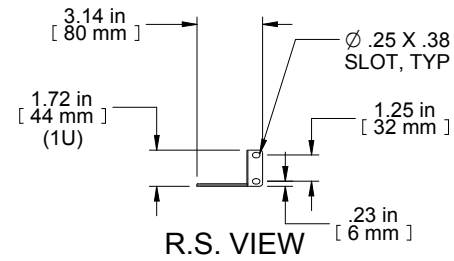

TOP VIEW

FRONT VIEW

ISOMETRIC VIEW

R.S. VIEW

PART NUMBERS	
RAAB2436BK	PAINTED BLACK SMOOTH
NOTES	
MOUNTING HARDWARE NOT INCLUDED	
SOLD IN PAIRS	
ADJUSTABLE FLOATING DESIGN	
COMPATIBLE WITH CABINETS & 4 POST RACKS	

Data subject to change without notice. Isometric drawing not to scale.
Les données sont sujettes à changement sans préavis.