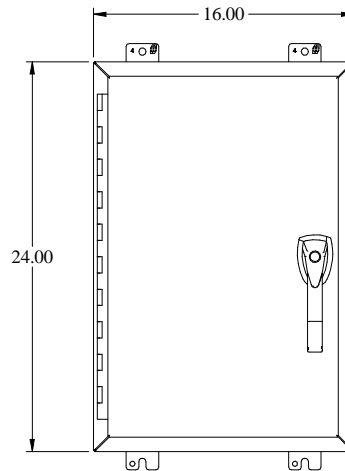

PART No. HW24168SSHK

for more information visit
www.hammondmfg.com

Data subject to change without notice

Isometric drawing Not to Scale

ISOMETRIC VIEW

TOP VIEW

SIDE VIEW

FRONT VIEW

SIDE VIEW

REAR VIEW

BOTTOM VIEW