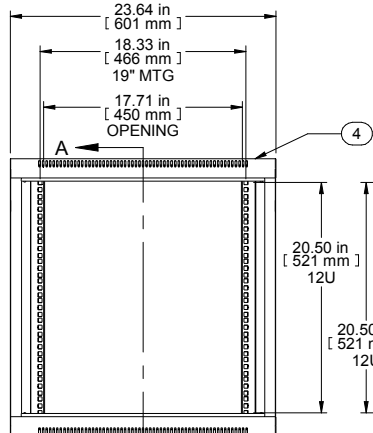

TOP VIEW

L.S. VIEW

FRONT VIEW
DOOR REMOVED

SECTION A-A

REAR VIEW

Item Number	Title	Quantity
1	REAR FRAME	1
2	SIDE FRAME	2
3	BACK PANEL	1
4	FRONT DOOR ASSEMBLY	1
5	SIDE PANEL	2
6	TOP PANEL	1
7	BOTTOM PANEL	1
8	12U COMBINATION MOUNTING RAILS	4
9	FAN COVER	2
10	WALL MOUNTING BRACKET	1

PART NUMBERS

WMC1902123BK2 | PAINTED BLACK TEXTURED

NOTES

Shipped knockdown for ease & protection.

BOTTOM VIEW

Data subject to change without notice. Isometric drawing not to scale.

www.hammondmfg.com

PART NO.