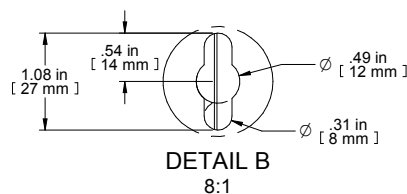

PART NUMBERS

WMC1902123BK2 | PAINTED BLACK TEXTURED

NOTES

Shipped knockdown for ease & protection.

BOTTOM VIEW

Data subject to change without notice. Isometric drawing not to scale.

www.hammondmfg.com

PART NO.