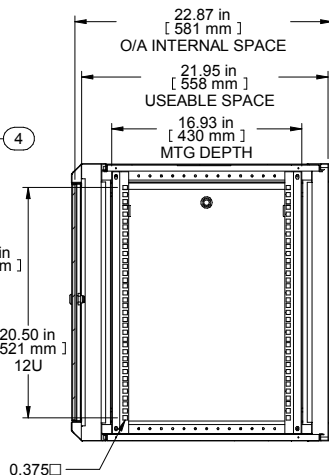

TOP VIEW

L.S. VIEW

FRONT VIEW
DOOR REMOVED

SECTION A-A

REAR VIEW

Item Number	Title	Quantity
1	REAR FRAME	1
2	SIDE FRAME	2
3	BACK PANEL	1
4	FRONT DOOR ASSEMBLY	1
5	SIDE PANEL	2
6	TOP PANEL	1
7	BOTTOM PANEL	1
8	12U COMBINATION MOUNTING RAILS	4
9	FAN COVER	2
10	WALL MOUNTING BRACKET	1

PART NUMBERS

WMC1902123BK2 | PAINTED BLACK TEXTURED

NOTES

Shipped knockdown for ease & protection.

BOTTOM VIEW

Data subject to change without notice. Isometric drawing not to scale.

www.hammondmfg.com

PART NO.