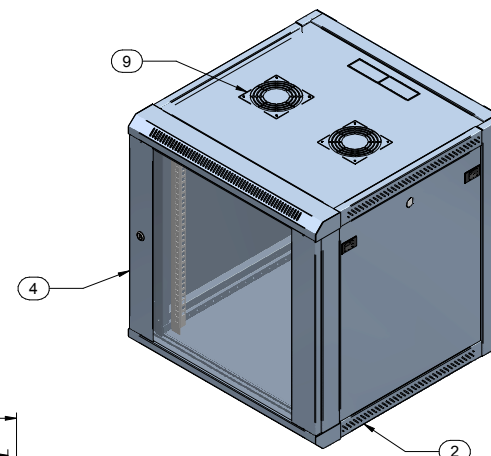

TOP VIEW

L.S. VIEW

FRONT VIEW
DOOR REMOVED

SECTION A-A

REAR VIEW

Item Number	Title	Quantity
1	REAR FRAME	1
2	SIDE FRAME	2
3	BACK PANEL	1
4	FRONT DOOR ASSEMBLY	1
5	SIDE PANEL	2
6	TOP PANEL	1
7	BOTTOM PANEL	1
8	12U COMBINATION MOUNTING RAILS	4
9	FAN COVER	2
10	WALL MOUNTING BRACKET	1

PART NUMBERS

WMC1902123BK2 | PAINTED BLACK TEXTURED

NOTES

Shipped knockdown for ease & protection.

BOTTOM VIEW

Data subject to change without notice. Isometric drawing not to scale.

www.hammondmfg.com

PART NO.