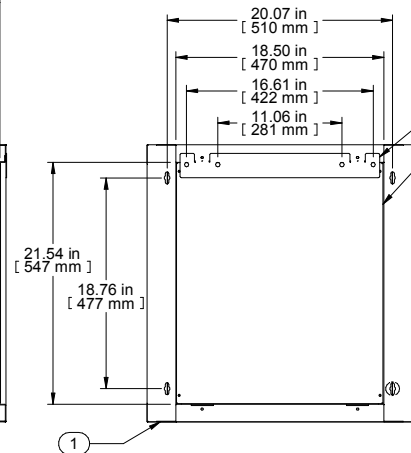

TOP VIEW

L.S. VIEW

FRONT VIEW
DOOR REMOVED

SECTION A-A

REAR VIEW

Item Number	Title	Quantity
1	REAR FRAME	1
2	SIDE FRAME	2
3	BACK PANEL	1
4	FRONT DOOR ASSEMBLY	1
5	SIDE PANEL	2
6	TOP PANEL	1
7	BOTTOM PANEL	1
8	12U COMBINATION MOUNTING RAILS	4
9	FAN COVER	2
10	WALL MOUNTING BRACKET	1

PART NUMBERS

WMC1902123BK2 | PAINTED BLACK TEXTURED

NOTES

Shipped knockdown for ease & protection.

BOTTOM VIEW

Data subject to change without notice. Isometric drawing not to scale.

www.hammondmfg.com

PART NO.