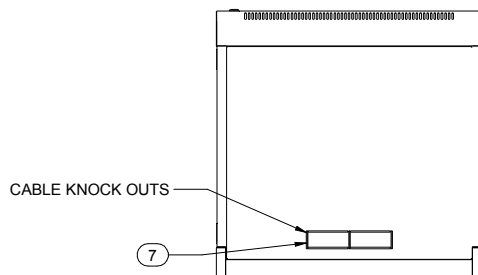

TOP VIEW

L.S. VIEW

FRONT VIEW
DOOR REMOVED

SECTION A-A

REAR VIEW

Item Number	Title	Quantity
1	REAR FRAME	1
2	SIDE FRAME	2
3	BACK PANEL	1
4	FRONT DOOR ASSEMBLY	1
5	SIDE PANEL	2
6	TOP PANEL	1
7	BOTTOM PANEL	1
8	12U COMBINATION MOUNTING RAILS	4
9	FAN COVER	2
10	WALL MOUNTING BRACKET	1

PART NUMBERS

WMC1902123BK2 | PAINTED BLACK TEXTURED

NOTES

Shipped knockdown for ease & protection.

BOTTOM VIEW

Data subject to change without notice. Isometric drawing not to scale.

www.hammondmfg.com

PART NO.