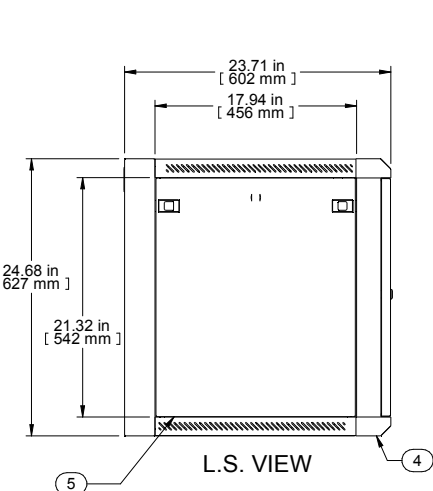

TOP VIEW

L.S. VIEW

FRONT VIEW
DOOR REMOVED

SECTION A-A

REAR VIEW

Item Number	Title	Quantity
1	REAR FRAME	1
2	SIDE FRAME	2
3	BACK PANEL	1
4	FRONT DOOR ASSEMBLY	1
5	SIDE PANEL	2
6	TOP PANEL	1
7	BOTTOM PANEL	1
8	12U COMBINATION MOUNTING RAILS	4
9	FAN COVER	2
10	WALL MOUNTING BRACKET	1

PART NUMBERS

WMC1902123BK2 | PAINTED BLACK TEXTURED

NOTES

Shipped knockdown for ease & protection.

BOTTOM VIEW

Data subject to change without notice. Isometric drawing not to scale.

www.hammondmfg.com

PART NO.