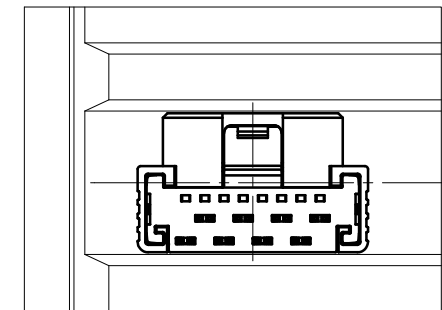

Kabelführung: schwarz
cable guide: black

mit aufgesetzter
Drahtführung
(Anlieferungszustand)
with wire guide mounted
(state at time of supply)

Drahtführung verpresst
(wire guide pressed on)

Verpackt in Tray - tray packaging
Verpackungseinheit 140 Stück - packaging unit 140 pcs

Einzelheit X - detail X
M 2:1

* Federkontakt AWG 26 - Female Contact AWG 26
Kabelführung ø1,07 - cable guide ø1,07

ohne Hilfsmittel lösbar
without tool unlockable

Information:		Tolerances	All Dimensions in mm	Scale 5:1		
All rights reserved. Only for Information. To ensure that this is the latest version of this drawing, please contact one of the ERNI companies before using.		Subject to modification without prior notice. Drawing will not be updated.		Designation 1,27 SRC A SKV, 8-polig 1,27 SRC A IDC, 8-pin		
b		07.12.2011	www.ERNI.com	100200260001		K
Index	Date	Class		SRCA	A3	