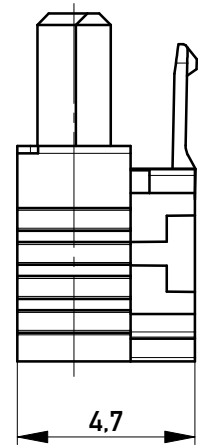

Kabelführung: schwarz
cable guide: black

mit aufgesetzter
Drahtführung
(Anlieferungszustand)
with wire guide mounted
(state at time of supply)

Drahtführung verpresst
(wire guide pressed on)

Verpackt in Tray - tray packaging
Verpackungseinheit 140 Stück - packaging unit 140 pcs

Einzelheit X - detail X
M 2:1

* Federkontakt AWG 26 - Female Contact AWG 26
Kabelführung ø1,07 - cable guide ø1,07

ohne Hilfsmittel lösbar
without tool unlockable

Information:		Tolerances	All Dimensions in mm	Scale 5:1		
All rights reserved. Only for Information. To ensure that this is the latest version of this drawing, please contact one of the ERNI companies before using.		Subject to modification without prior notice. Drawing will not be updated.		Designation 1,27 SRC A SKV, 8-polig 1,27 SRC A IDC, 8-pin		
b		07.12.2011	www.ERNI.com	100200260001		K
Index	Date	Class		SRCA	A3	