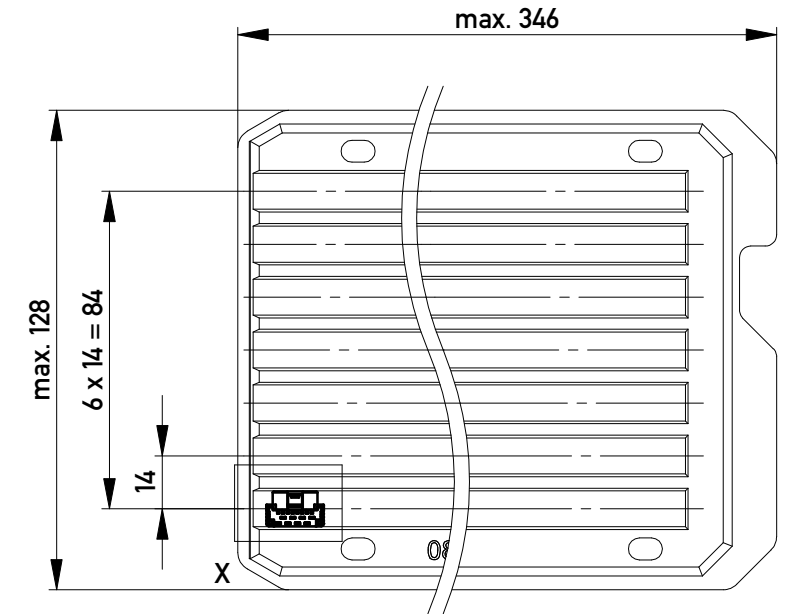

Kabelführung: schwarz
cable guide: black

mit aufgesetzter
Drahtführung
(Anlieferungszustand)
with wire guide mounted
(state at time of supply)

Drahtführung verpresst
(wire guide pressed on)

Verpackt in Tray - tray packaging
Verpackungseinheit 140 Stück - packaging unit 140 pcs

Einzelheit X - detail X
M 2:1

* Federkontakt AWG 26 - Female Contact AWG 26
Kabelführung ø1,07 - cable guide ø1,07

ohne Hilfsmittel lösbar
without tool unlockable

Information:		Tolerances	All Dimensions in mm	Scale 5:1		
All rights reserved. Only for Information. To ensure that this is the latest version of this drawing, please contact one of the ERNI companies before using.		Subject to modification without prior notice. Drawing will not be updated.		Designation 1,27 SRC A SKV, 8-polig 1,27 SRC A IDC, 8-pin		
b		07.12.2011	www.ERNI.com	100200260001		K
Index	Date	Class		SRCA	A3	