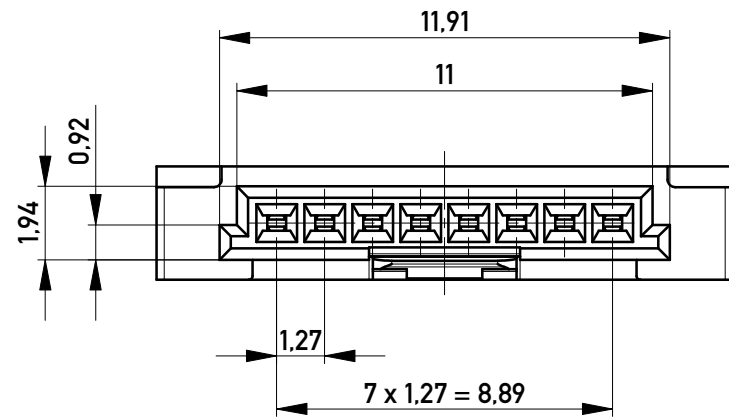

Kabelführung: schwarz
cable guide: black

mit aufgesetzter
Drahtführung
(Anlieferungszustand)
with wire guide mounted
(state at time of supply)

Drahtführung verpresst
(wire guide pressed on)

Verpackt in Tray - tray packaging
Verpackungseinheit 140 Stück - packaging unit 140 pcs

Einzelheit X - detail X
M 2:1

* Federkontakt AWG 26 - Female Contact AWG 26
Kabelführung ø1,07 - cable guide ø1,07

ohne Hilfsmittel lösbar
without tool unlockable

Information:		Tolerances	All Dimensions in mm	Scale 5:1		
All rights reserved. Only for Information. To ensure that this is the latest version of this drawing, please contact one of the ERNI companies before using.		Subject to modification without prior notice. Drawing will not be updated.		Designation 1,27 SRC A SKV, 8-polig 1,27 SRC A IDC, 8-pin		
b		07.12.2011	www.ERNI.com	100200260001		K
Index	Date	Class		SRCA	A3	