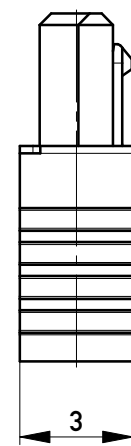

Kabelführung: schwarz
cable guide: black

mit aufgesetzter
Drahtführung
(Anlieferungszustand)
with wire guide mounted
(state at time of supply)

Drahtführung verpresst
(wire guide pressed on)

Verpackt in Tray - tray packaging
Verpackungseinheit 140 Stück - packaging unit 140 pcs

Einzelheit X - detail X
M 2:1

* Federkontakt AWG 26 - Female Contact AWG 26
Kabelführung ø1,07 - cable guide ø1,07

ohne Hilfsmittel lösbar
without tool unlockable

Information:		Tolerances	All Dimensions in mm	Scale 5:1		
All rights reserved. Only for Information. To ensure that this is the latest version of this drawing, please contact one of the ERNI companies before using.		Subject to modification without prior notice. Drawing will not be updated.		Designation 1,27 SRC A SKV, 8-polig 1,27 SRC A IDC, 8-pin		
b		07.12.2011	www.ERNI.com	100200260001		K
Index	Date	Class		SRCA	A3	