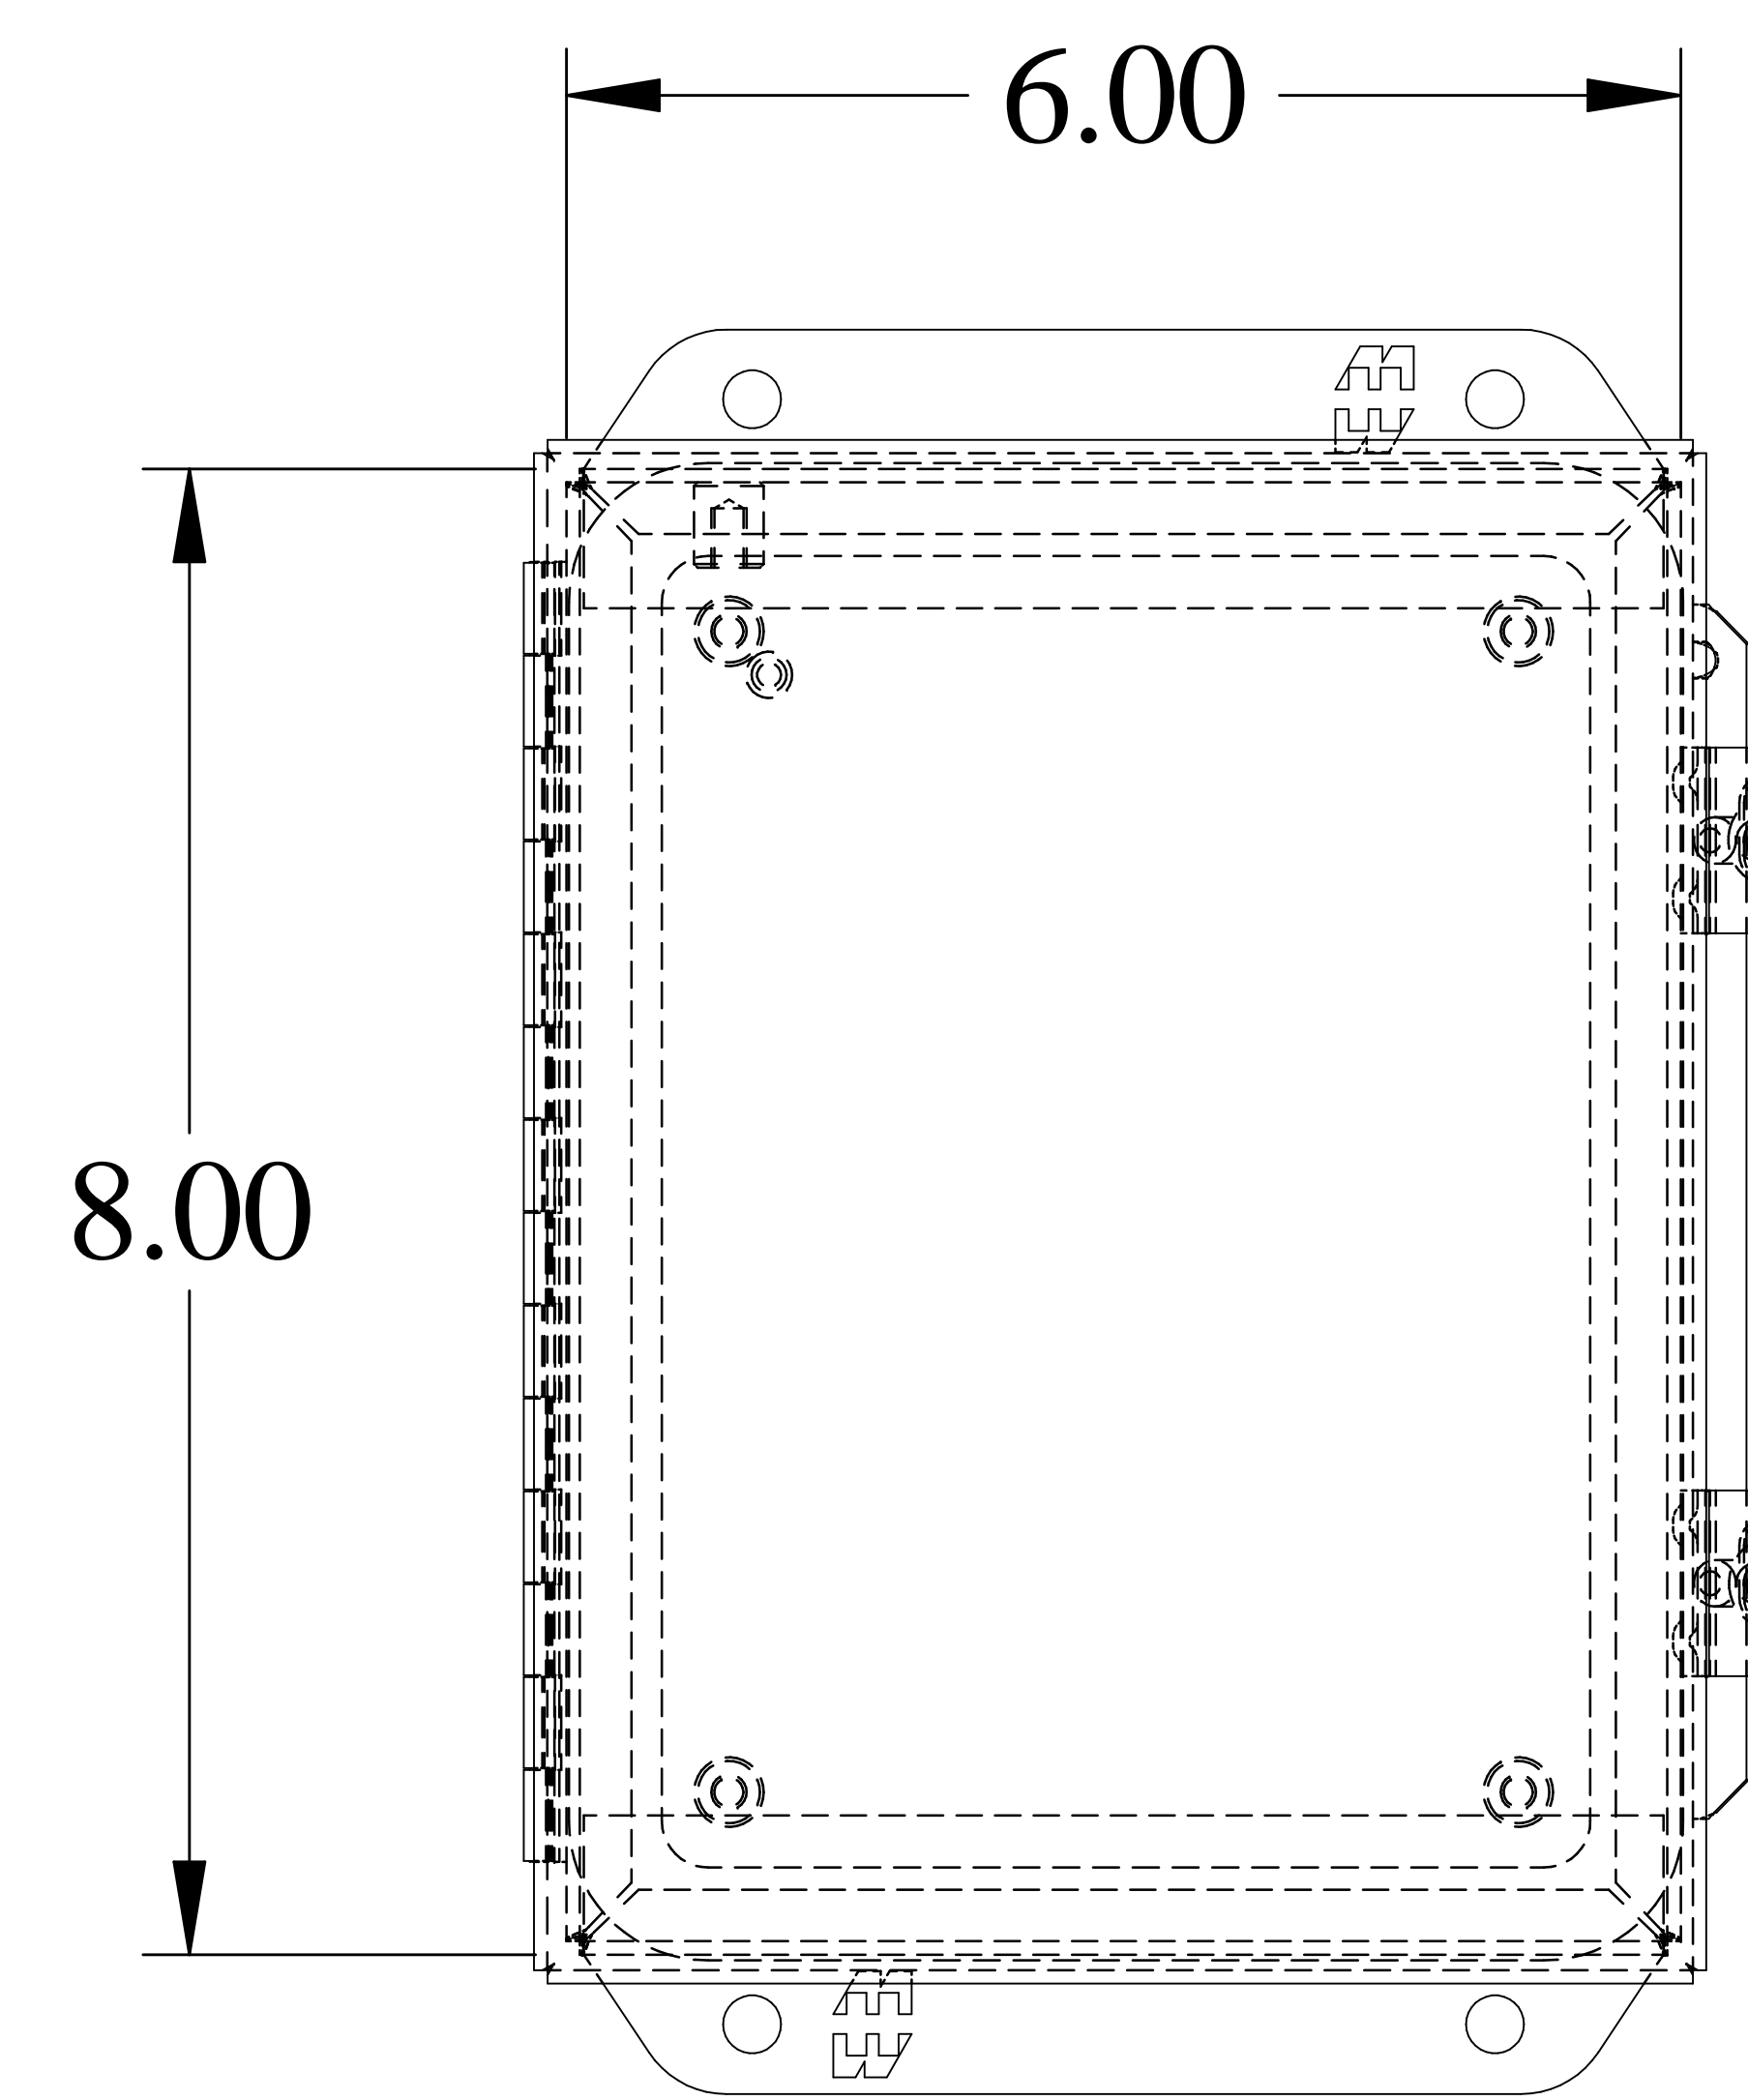

PART No. HJ866HLP

for more information visit

www.hammondmfg.com

Data subject to change without notice

Isometric drawing Not to Scale

ISOMETRIC VIEW

TOP VIEW

BACK VIEW

SIDE VIEW

FRONT VIEW

SIDE VIEW

BOTTOM VIEW