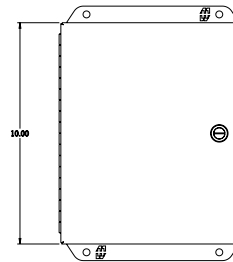

PART No. EJ1084SS

for more information visit
www.hammfg.com

Data subject to change without notice

Isometric drawing Not to Scale

TOP VIEW

ISOMETRIC VIEW

INNER PANEL

BACK VIEW

SIDE VIEW

FRONT VIEW

SIDE VIEW

BOTTOM VIEW