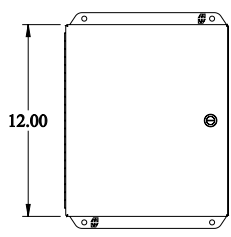

PART No. EJ12106SS
 for more information visit
www.hammondmfg.com
 Data subject to change without notice
 Isometric drawing Not to Scale

TOP VIEW

ISOMETRIC VIEW

INNER PANEL

REAR VIEW

SIDE VIEW

FRONT VIEW

SIDE VIEW

BOTTOM VIEW