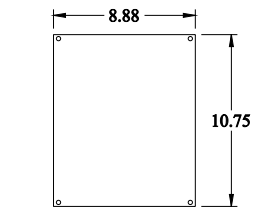

PART No. EJ12106SS
 for more information visit
www.hammondmfg.com
 Data subject to change without notice
 Isometric drawing Not to Scale

TOP VIEW

ISOMETRIC VIEW

INNER PANEL

REAR VIEW

SIDE VIEW

FRONT VIEW

SIDE VIEW

BOTTOM VIEW