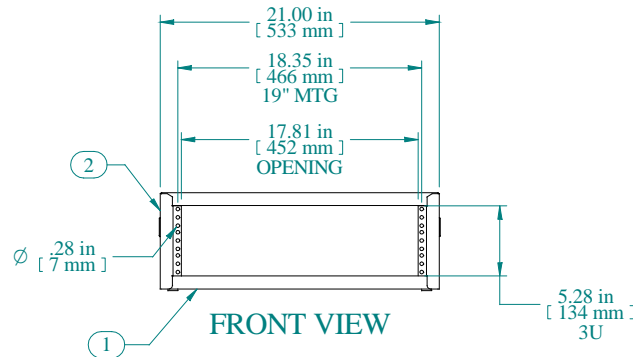

SECTION A-A

TOP VIEW

L.S. VIEW

FRONT VIEW

R.S. VIEW

BOTTOM VIEW

Item Number	Title	Quantity
1	RCBS - BOTTOM	1
2	RCBS - TOP & SIDES	1
3	BLACK PLASTIC HANDLE	2
4	PLUG BUMPER	4

PART NUMBERS	
RCBS1900524BK1	PAINTED BLACK TEXTURED
RCBS1900524LG1	PAINTED RAL7035 TEXTURED

NOTES
Shipped with a starter pack of 10-32 clip nuts & matching quantity of 1421ABK black screws

Data subject to change without notice. Isometric drawing not to scale.

**HAMMOND
MANUFACTURING™**

www.hammondmfg.com