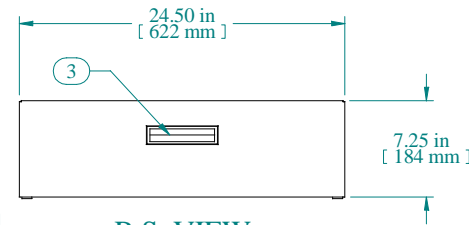

SECTION A-A

TOP VIEW

L.S. VIEW

FRONT VIEW

R.S. VIEW

BOTTOM VIEW

Item Number	Title	Quantity
1	RCBS - BOTTOM	1
2	RCBS - TOP & SIDES	1
3	BLACK PLASTIC HANDLE	2
4	PLUG BUMPER	4

PART NUMBERS	
RCBS1900524BK1	PAINTED BLACK TEXTURED
RCBS1900524LG1	PAINTED RAL7035 TEXTURED

NOTES
Shipped with a starter pack of 10-32 clip nuts & matching quantity of 1421ABK black screws

Data subject to change without notice. Isometric drawing not to scale.

**HAMMOND
MANUFACTURING™**

www.hammondmfg.com