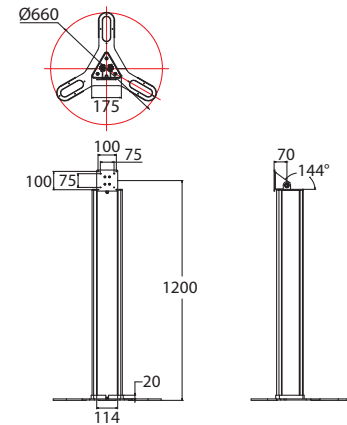

### UTC-WALL-MOUNT2E

VESA 100/200 mm

- Flush fit without movement
- Weight capacity up to 35 kg
- Material: Steel
- Sits: 42.5 mm from the wall
- For UTC-318/320/520/532

### UTC-WALL-MOUNT3E

VESA 75/100 mm

- Firmly fix to a solid wall
- Weight capacity up to 20 kg
- Material: Steel
- Sits: 27 mm from the wall
- For UTC-315/318/320/515/520

## Floor Stand

PN	UTC-T01-STANDE	UTC-H01-STANDE
Description	Triangle shape floor stand	H-shape floor stand
VESA Mounting Patterns	75 x 75 mm; 100 x 100 mm	75 x 75 mm; 100 x 100 mm
Height	120 cm	120 cm
Dimension	Ø660 mm	558 x 510 mm
Weight	10 kg	10 kg

### UTC-T01-STANDE

Triangle shape floor stand

- Organized cable management
- VESA 75/100 mm
- Height: 120 cm
- Easily tilt for best viewing comfort
- Dimension: Ø660 mm
- Weight: 10 kg
- For UTC-315/318/320/515/520