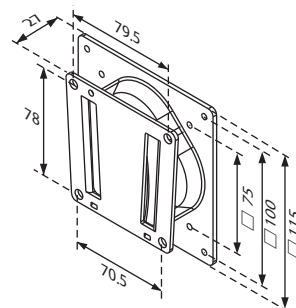

## Wall Mount

PN	UTC-WALL-MOUNT1E	UTC-WALL-MOUNT2E	UTC-WALL-MOUNT3E
Description	VESA Mount 75 / 100 mm	VESA Mount 100 / 200 mm	VESA Mount 75 / 100 mm
VESA Mounting Patterns	75 x 75 mm; 100 x 100 mm	100 x 100 mm; 200 x 200 mm	75 x 75 mm; 100 x 100 mm
Weight Capacity	14 kg	35 kg	20 kg

### UTC-WALL-MOUNT1E

VESA 75/100 mm

- Firmly fix to a solid wall
- Weight capacity up to 14 kg
- Material: Steel
- Tilt: 180° up and down
- Rotation: 270° for portrait or landscape viewing
- Lift: 130.5 mm
- For UTC-315/318/320/515/520

### UTC-WALL-MOUNT2E

VESA 100/200 mm

- Flush fit without movement
- Weight capacity up to 35 kg
- Material: Steel
- Sits: 42.5 mm from the wall
- For UTC-318/320/520/532

### UTC-WALL-MOUNT3E

VESA 75/100 mm

- Firmly fix to a solid wall
- Weight capacity up to 20 kg
- Material: Steel
- Sits: 27 mm from the wall
- For UTC-315/318/320/515/520