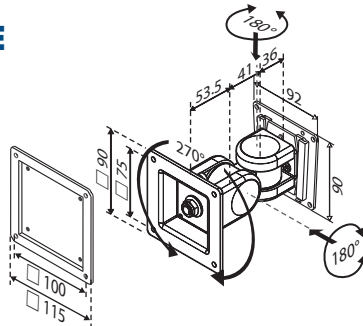

## Wall Mount

PN	UTC-WALL-MOUNT1E	UTC-WALL-MOUNT2E	UTC-WALL-MOUNT3E
Description	VESA Mount 75 / 100 mm	VESA Mount 100 / 200 mm	VESA Mount 75 / 100 mm
VESA Mounting Patterns	75 x 75 mm; 100 x 100 mm	100 x 100 mm; 200 x 200 mm	75 x 75 mm; 100 x 100 mm
Weight Capacity	14 kg	35 kg	20 kg

### UTC-WALL-MOUNT1E

VESA 75/100 mm

- Firmly fix to a solid wall
- Weight capacity up to 14 kg
- Material: Steel
- Tilt: 180° up and down
- Rotation: 270° for portrait or landscape viewing
- Lift: 130.5 mm
- For UTC-315/318/320/515/520

### UTC-WALL-MOUNT2E

VESA 100/200 mm

- Flush fit without movement
- Weight capacity up to 35 kg
- Material: Steel
- Sits: 42.5 mm from the wall
- For UTC-318/320/520/532

### UTC-WALL-MOUNT3E

VESA 75/100 mm

- Firmly fix to a solid wall
- Weight capacity up to 20 kg
- Material: Steel
- Sits: 27 mm from the wall
- For UTC-315/318/320/515/520