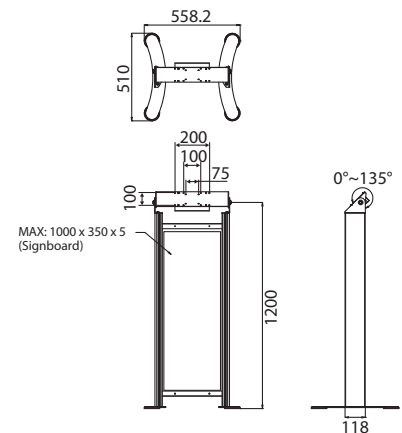

### UTC-WALL-MOUNT2E

VESA 100/200 mm

- Flush fit without movement
- Weight capacity up to 35 kg
- Material: Steel
- Sits: 42.5 mm from the wall
- For UTC-318/320/520/532

## Floor Stand

PN	UTC-T01-STANDE	UTC-H01-STANDE
Description	Triangle shape floor stand	H-shape floor stand
VESA Mounting Patterns	75 x 75 mm; 100 x 100 mm	75 x 75 mm; 100 x 100 mm
Height	120 cm	120 cm
Dimension	Ø660 mm	558 x 510 mm
Weight	10 kg	10 kg

### UTC-T01-STANDE

Triangle shape floor stand

- Organized cable management
- VESA 75/100 mm
- Height: 120 cm
- Easily tilt for best viewing comfort
- Dimension: Ø660 mm
- Weight: 10 kg
- For UTC-315/318/320/515/520

### UTC-H01-STANDE

H-shape floor stand

- Organized cable management
- VESA 75/100 mm
- Height: 120 cm
- Easily tilt for best viewing comfort
- Dimension: Ø660 mm
- Weight: 10 kg
- Acrylics signboard is excluded
- For UTC-315/318/320/515/520