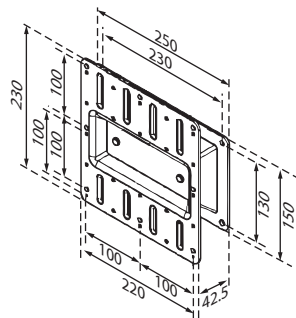

## Wall Mount

PN	UTC-WALL-MOUNT1E	UTC-WALL-MOUNT2E	UTC-WALL-MOUNT3E
Description	VESA Mount 75 / 100 mm	VESA Mount 100 / 200 mm	VESA Mount 75 / 100 mm
VESA Mounting Patterns	75 x 75 mm; 100 x 100 mm	100 x 100 mm; 200 x 200 mm	75 x 75 mm; 100 x 100 mm
Weight Capacity	14 kg	35 kg	20 kg

### UTC-WALL-MOUNT1E

VESA 75/100 mm

- Firmly fix to a solid wall
- Weight capacity up to 14 kg
- Material: Steel
- Tilt: 180° up and down
- Rotation: 270° for portrait or landscape viewing
- Lift: 130.5 mm
- For UTC-315/318/320/515/520

### UTC-WALL-MOUNT2E

VESA 100/200 mm

- Flush fit without movement
- Weight capacity up to 35 kg
- Material: Steel
- Sits: 42.5 mm from the wall
- For UTC-318/320/520/532

## Floor Stand

PN	UTC-T01-STANDE	UTC-H01-STANDE
Description	Triangle shape floor stand	H-shape floor stand
VESA Mounting Patterns	75 x 75 mm; 100 x 100 mm	75 x 75 mm; 100 x 100 mm
Height	120 cm	120 cm
Dimension	Ø660 mm	558 x 510 mm
Weight	10 kg	10 kg