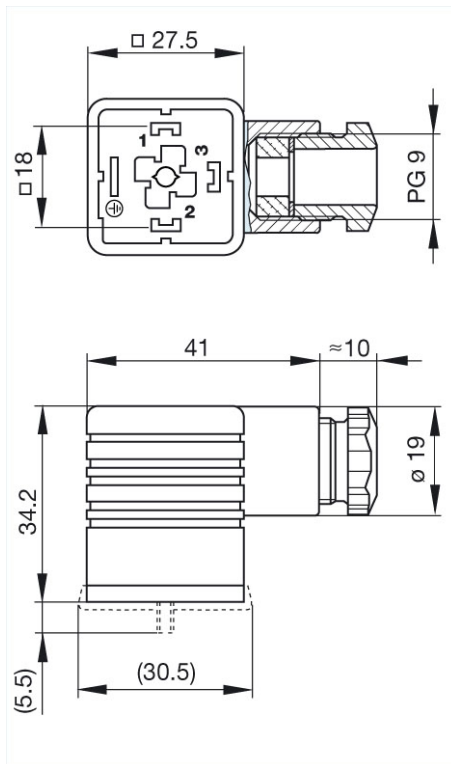

HIRSCHMANN

A BELDEN BRAND

Industrial Connecting Solutions:Rectangular Connectors:Valve Connectors (Type A -B -C):Type A:Field Attachable Valve Connectors:Valve Connectors (DIN EN 175 301-803):GDM 2009 schwarz/black
<http://www.e-catalog.beldensolutions.com/link/57078-24228-256261-256266-256270-276215-24311-34880/en/conf/ui.state>

Order no. 731 739-004;
profiled gasket GDM 3-16,
Order no. 731 531-002;
knurled screw GDM 3011-8,
Order no. 732 574-001;
stainless steel screw GDM 3011 RF-1,
Order no. 734 363-001

Picture

Drawing

Belden Deutschland GmbH

Im GewerbestraÙe 2
58579 Schalksmühle
Germany
Phone: +49 7127/14-1806
E-Mail: icos-sales@belden.com

The information published in the websites has been compiled as carefully as possible. It is subject to alteration without notice in technical as well as in price-related/commercial respect. The complete information and data were available on user documentation. Mandatory information can only be obtained by a concrete query.